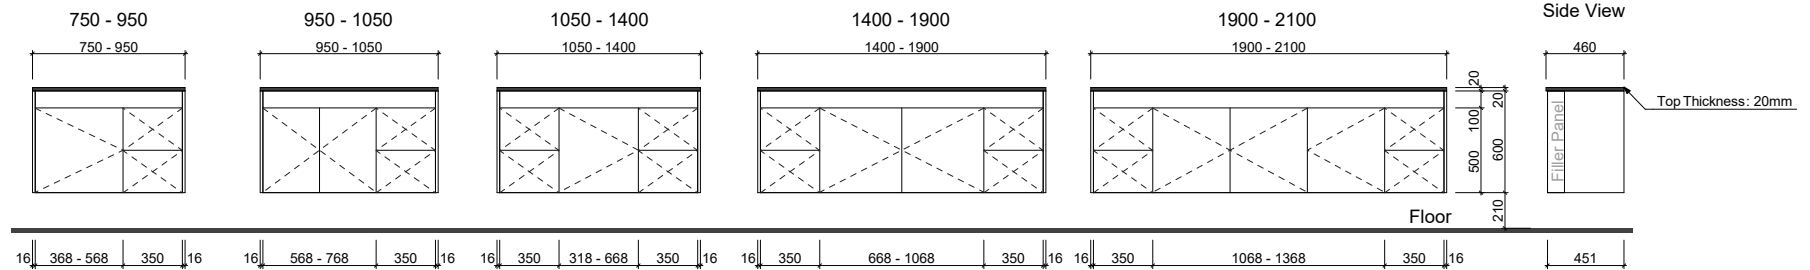

WALL TO WALL

Wall Hung

NOTE: When ordering double bowl please specify bowl centre locations or will be done at our standard locations.

Floor Standing

NOTE: When ordering double bowl please specify bowl centre locations or will be done at our standard locations.

Waste size: Acrylic = 40mm, Ceramic = 32mm, Sculptured Marble = 32mm

Note: Where left or right hand options are available please specify or else cabinets will be supplied as per these drawings. All vanity top and basin sizes are nominal only. E&OE