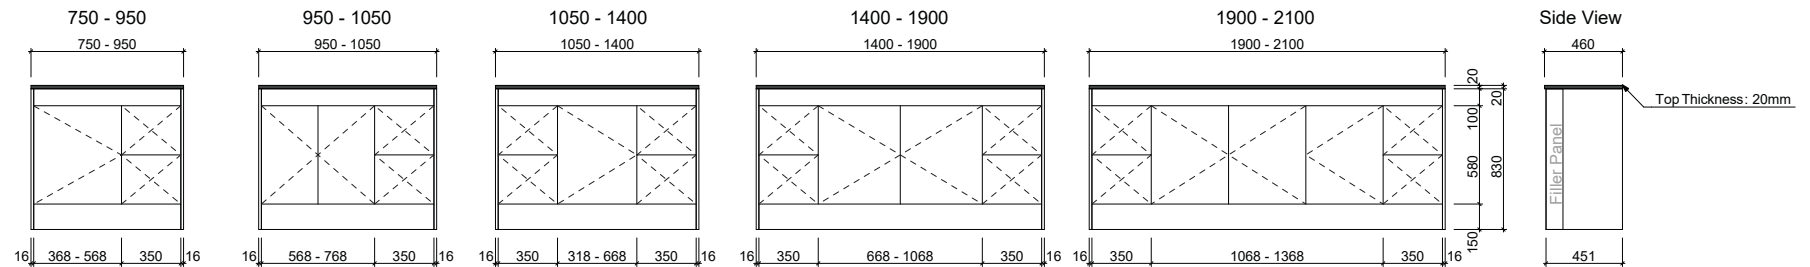

WALL TO WALL

Wall Hung

NOTE: When ordering double bowl please specify bowl centre locations or will be done at our standard locations.

Floor Standing

NOTE: When ordering double bowl please specify bowl centre locations or will be done at our standard locations.

Waste size: Acrylic = 40mm, Ceramic = 32mm, Sculptured Marble = 32mm

Note: Where left or right hand options are available please specify or else cabinets will be supplied as per these drawings. All vanity top and basin sizes are nominal only. E&OE