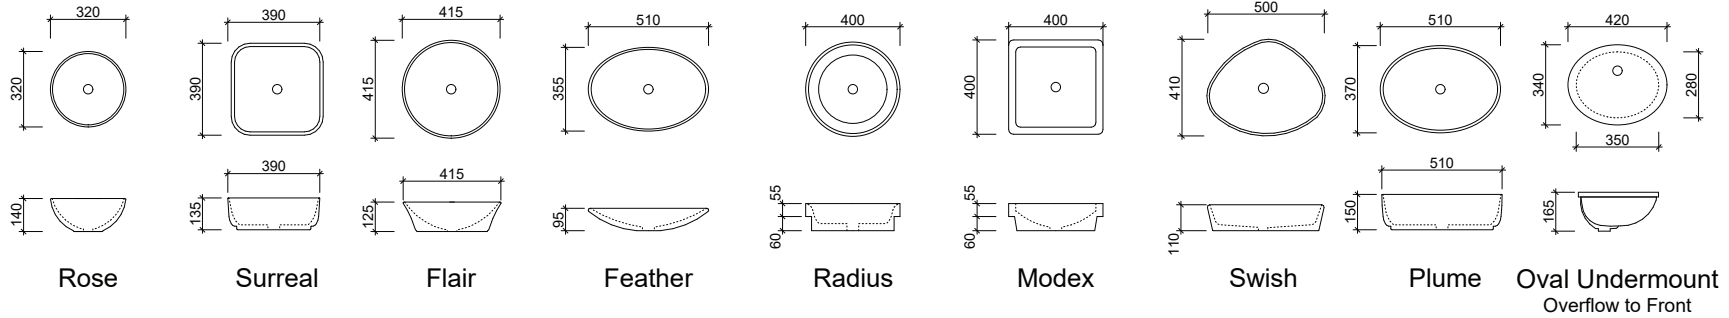

BASINS

Ceramic

Aluminum

Waste size: Acrylic = 40mm, Ceramic = 32mm, Sculptured Marble = 32mm
Note: Where left or right hand options are available please specify or else cabinets will be supplied as per these drawings.
NOTE: All vanity top and basin sizes are nominal only. E&OE