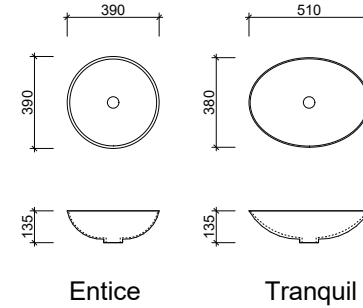

## Aluminum

Waste size: Acrylic = 40mm, Ceramic = 32mm, Sculptured Marble = 32mm  
 Note: Where left or right hand options are available please specify or else cabinets will be supplied as per these drawings.  
 NOTE: All vanity top and basin sizes are nominal only. E&OE