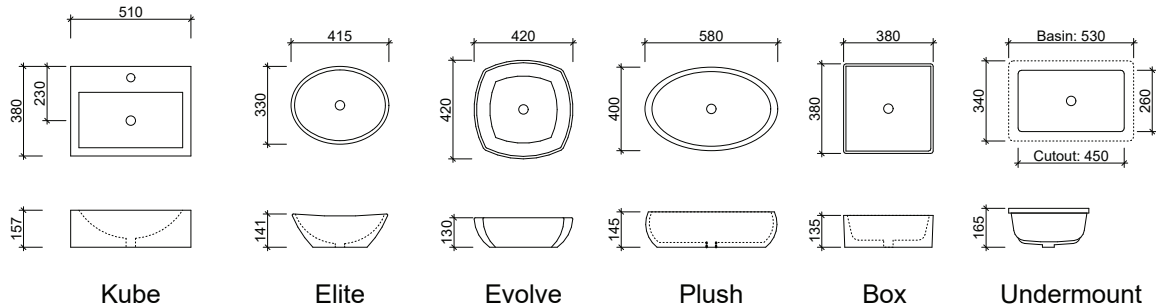

## Aluminum

Waste size: Acrylic = 40mm, Ceramic = 32mm, Sculptured Marble = 32mm  
 Note: Where left or right hand options are available please specify or else cabinets will be supplied as per these drawings.  
 NOTE: All vanity top and basin sizes are nominal only. E&OE