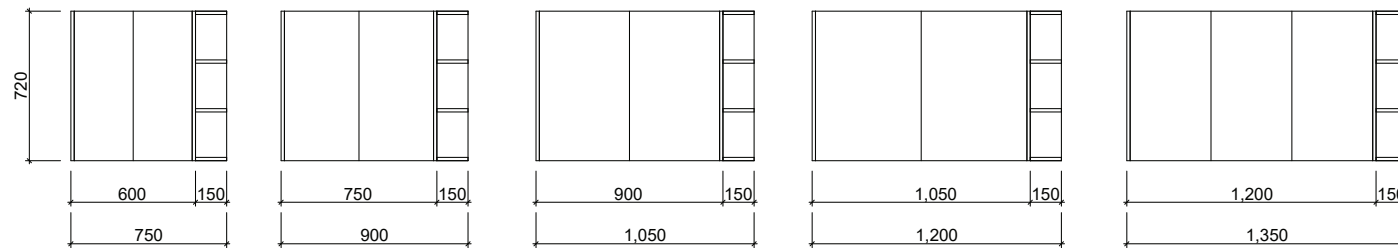

SHAVERS

New York

All cabinets 166mm deep. Usable as left or right hand shelves.

Waste size: Acrylic = 40mm, Ceramic = 32mm, Sculptured Marble = 32mm

Note: Where left or right hand options are available please specify or else cabinets will be supplied as per these drawings.

NOTE: All vanity top and basin sizes are nominal only. E&OE

Timberline