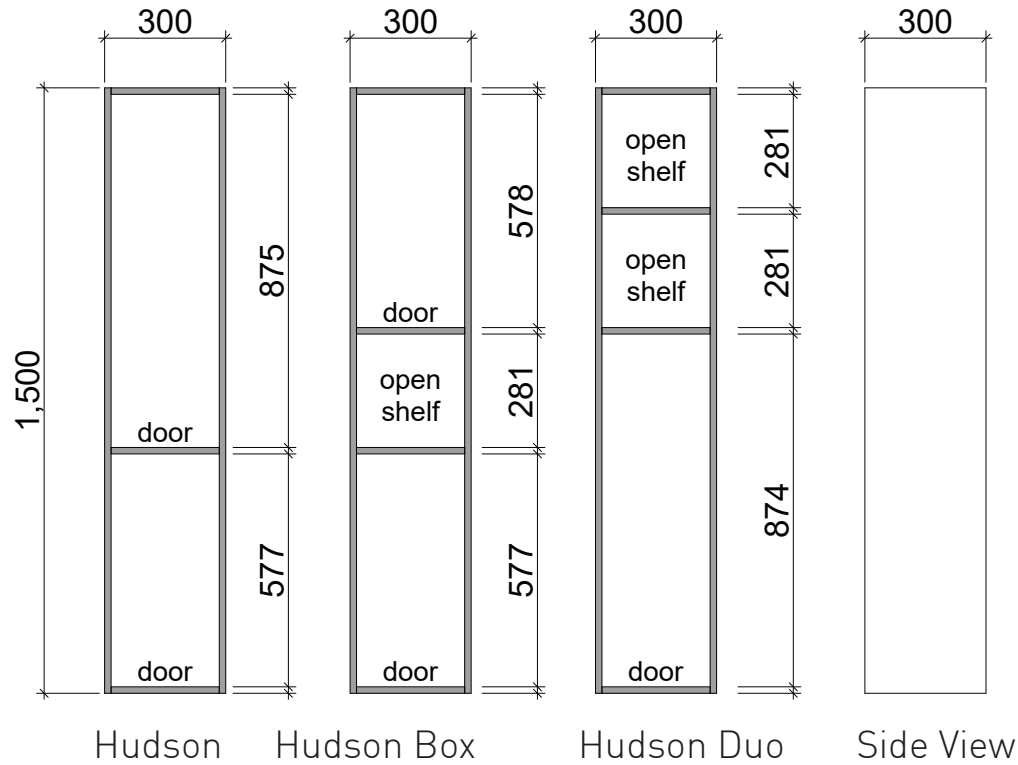

TALL BOYS

Hudson

LH Hinge Standard. Specify RH hinge if required.

Waste size: Acrylic = 40mm, Ceramic = 32mm, Sculptured Marble = 32mm
Note: Where left or right hand options are available please specify or else cabinets will be supplied as per these drawings.
NOTE: All vanity top and basin sizes are nominal only. E&OE