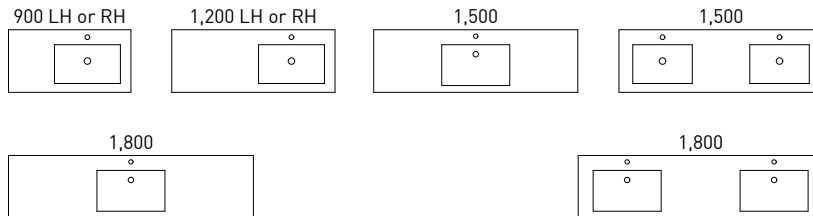

MARSHALL

The Marshall vanities combine either above or under counter basins with our stunning Meganite solid surface tops. The range of five Meganite colours, eight basins and 20 cabinet colours give you almost endless style combinations. Mix that with 14 handle options, mirror cabinets and tallboys and you will have a bathroom you can call personalised. The silky smooth Blum soft close hinges and drawers give the ultimate touch of quality.

MARSHALL AVAILABILITY CHART: