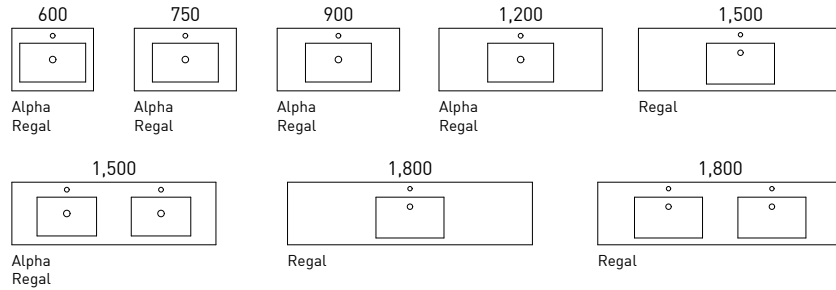

GRANGE

The bold framed Grange vanities make a strong statement in your new bathroom. Complimented by the practical, deep drawers they show modern styling with functional design. The cabinet can be mixed with white gloss drawer fronts and either white or Woodgrain sides and base. Match them with our range of mirror cabinets and tallboys for a bathroom to be proud of.

GRANGE AVAILABILITY CHART: