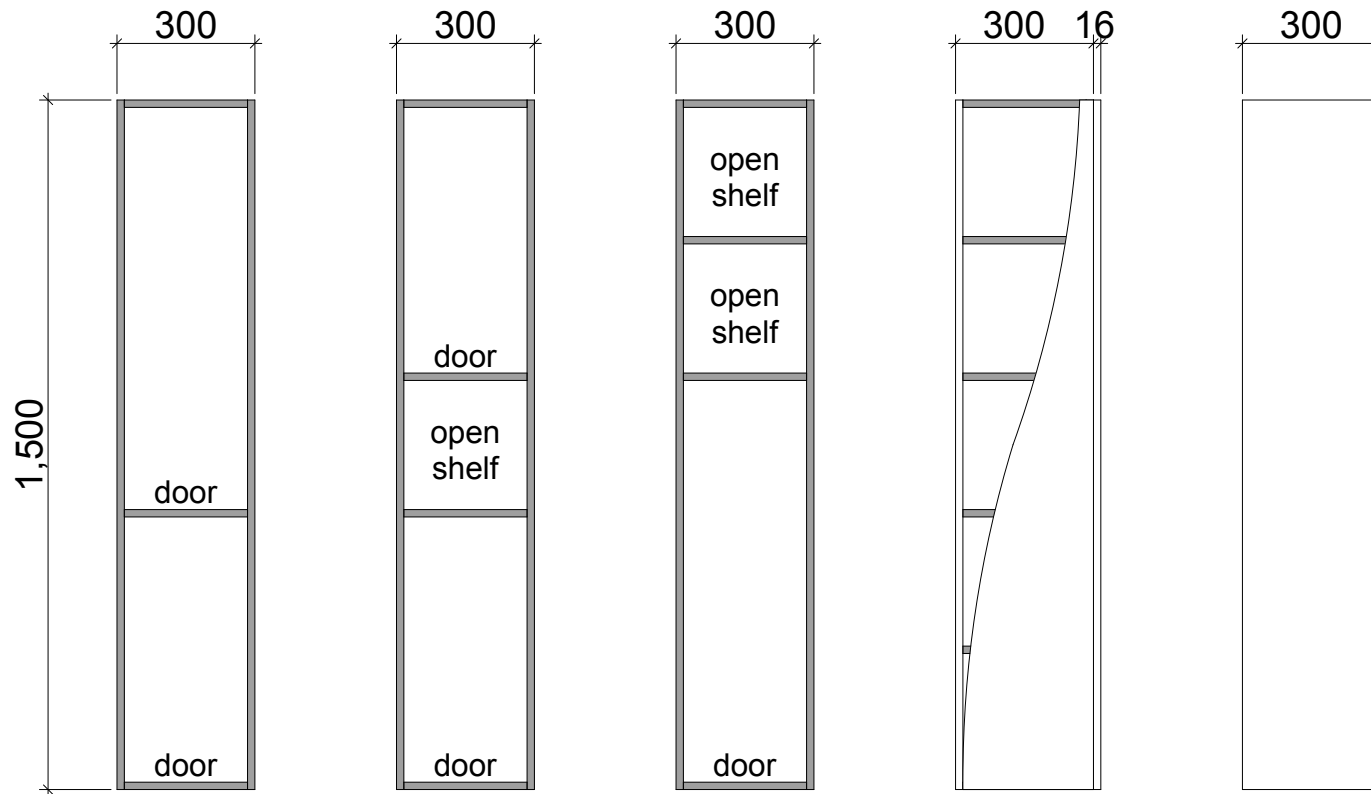

TALL BOYS

Hudson

Hudson

Hudson Box

Hudson Duo

Hudson Twist

Side View

Waste size: Acrylic = 40mm, Ceramic = 32mm, Sculptured Marble = 32mm

Note: Where left or right hand options are available please specify or else cabinets will be supplied as per these drawings.

NOTE: All vanity top and basin sizes are nominal only. E&OE

Timberline