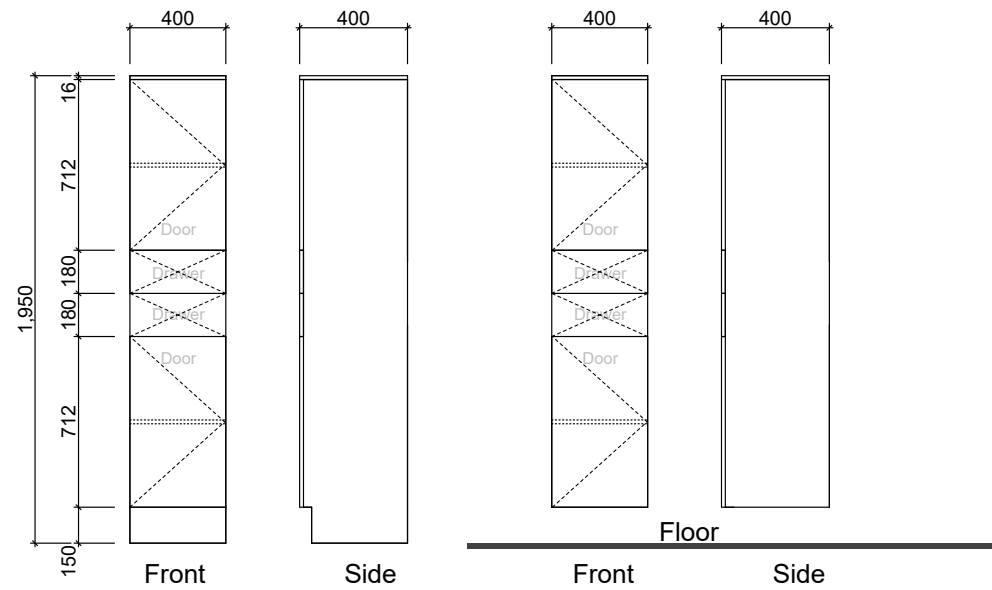

TALLBOYS

Eloura

LH Hinge Standard. Specify RH hinge if required.

Waste size: Acrylic = 40mm, Ceramic = 32mm, Sculptured Marble = 32mm

Note: Where left or right hand options are available please specify or else cabinets will be supplied as per these drawings. All vanity top and basin sizes are nominal only. E&OE