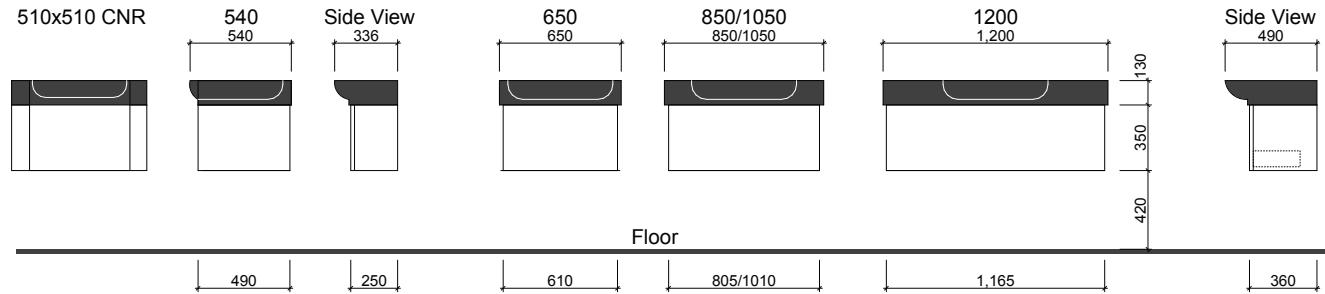

DALLAS

Wall Hung

Waste size: Acrylic = 40mm, Ceramic = 32mm, Sculptured Marble = 32mm
Note: Where left or right hand options are available please specify or else cabinets will be supplied as per these drawings.
NOTE: All vanity top and basin sizes are nominal only. E&OE