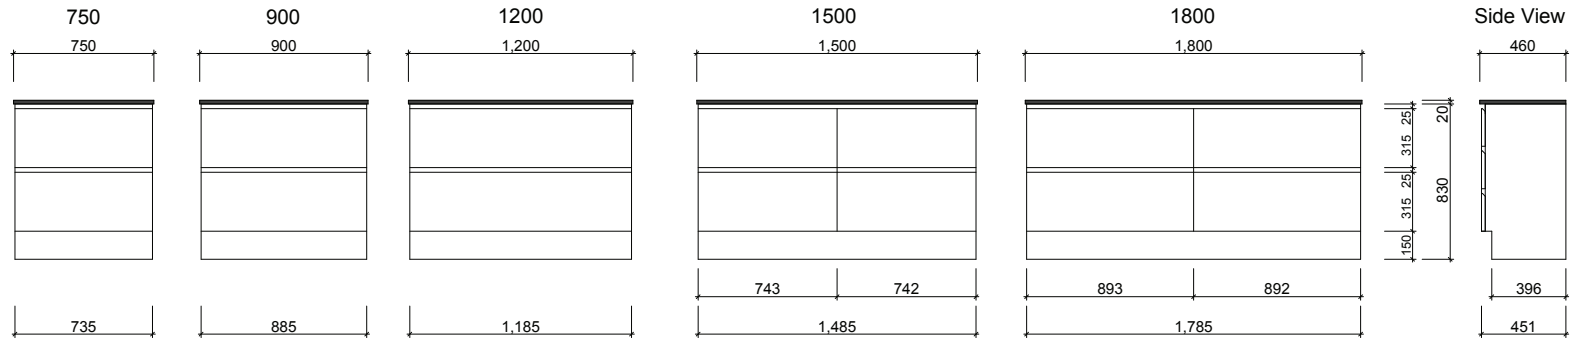

NEVADA PLUS

Wall Hung

Floor Standing

Waste size: Acrylic = 40mm, Ceramic = 32mm, Sculptured Marble = 32mm
 Note: Where left or right hand options are available please specify or else cabinets will be supplied as per these drawings.
 NOTE: All vanity top and basin sizes are nominal only. E&OE