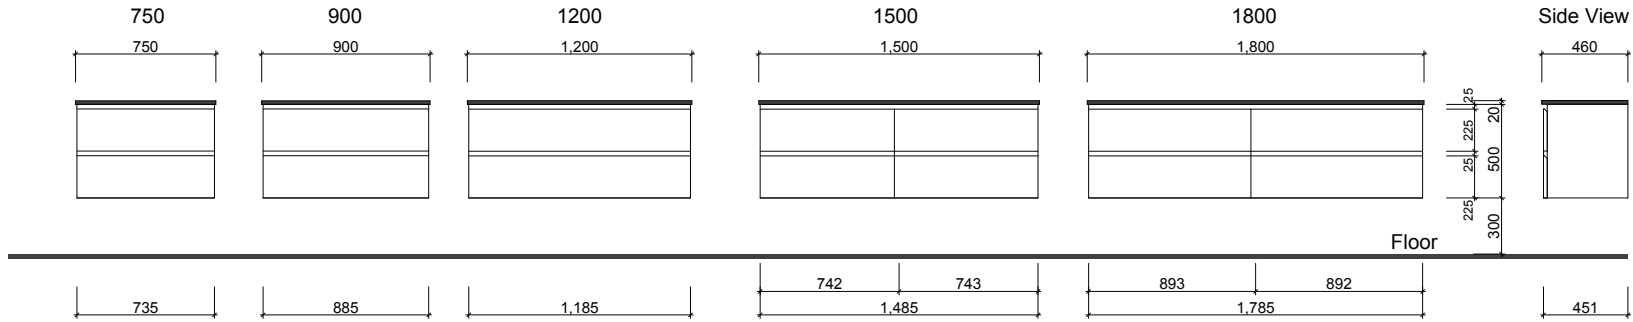

NEVADA PLUS

Wall Hung

Floor Standing

Waste size: Acrylic = 40mm, Ceramic = 32mm, Sculptured Marble = 32mm
 Note: Where left or right hand options are available please specify or else cabinets will be supplied as per these drawings.
 NOTE: All vanity top and basin sizes are nominal only. E&OE