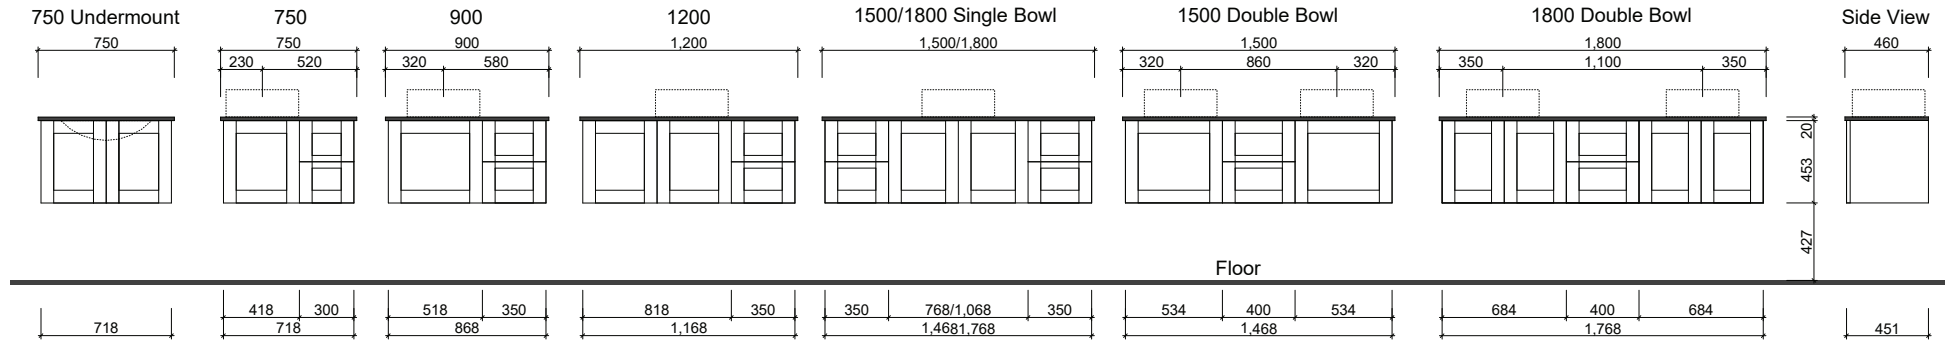

VICTORIA

Wall Hung

Floor Standing

Waste size: Acrylic = 40mm, Ceramic = 32mm, Sculptured Marble = 32mm

Note: Where left or right hand options are available please specify or else cabinets will be supplied as per these drawings.

NOTE: All vanity top and basin sizes are nominal only. E&OE

Timberline