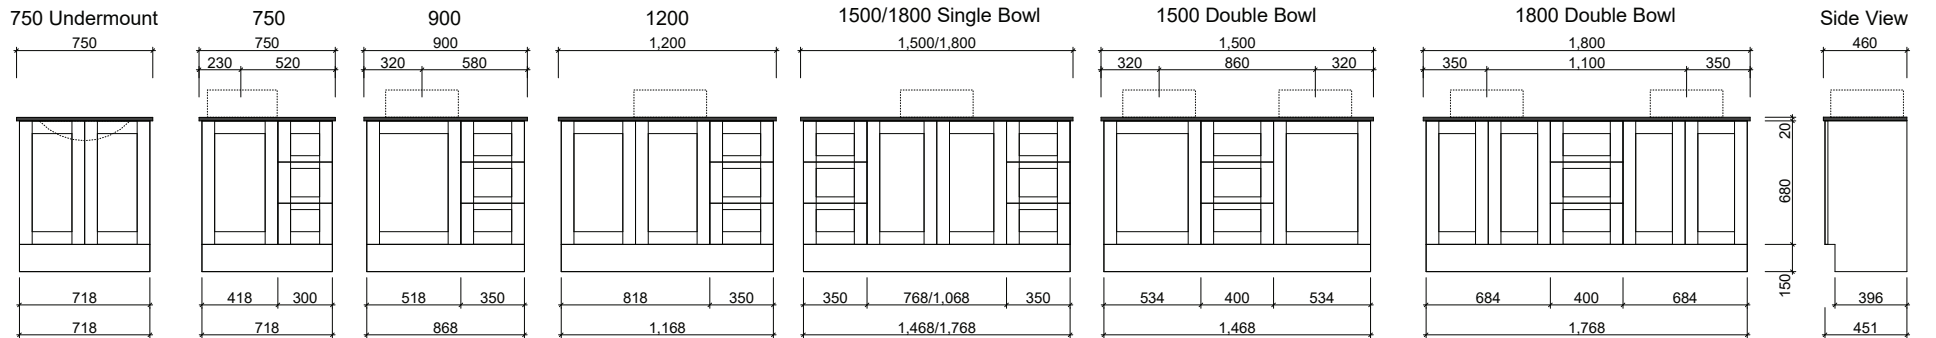

VICTORIA

Wall Hung

Floor Standing

Waste size: Acrylic = 40mm, Ceramic = 32mm, Sculptured Marble = 32mm

Note: Where left or right hand options are available please specify or else cabinets will be supplied as per these drawings.

NOTE: All vanity top and basin sizes are nominal only. E&OE

Timberline