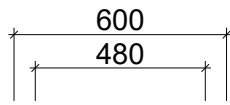

MIRRORS

Brooklyn

48mm deep

Waste size: Acrylic = 40mm, Ceramic = 32mm, Sculptured Marble = 32mm
Note: Where left or right hand options are available please specify or else cabinets will be supplied as per these drawings.
NOTE: All vanity top and basin sizes are nominal only. E&OE