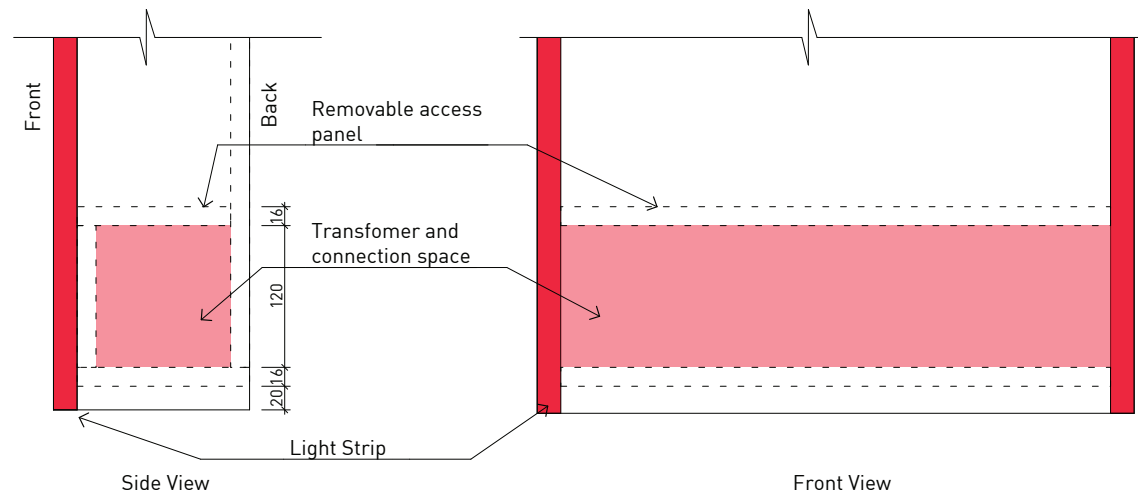

DENVER SIDE LIGHTING KIT

***Please note:** An electrician will be required to provide in wall wiring and provision for an on/off switch before the bathroom walls are sheeted or tiled.

Waste size: Acrylic = 40mm, Ceramic = 32mm, Sculptured Marble = 32mm
Note: Where left or right hand options are available please specify or else cabinets will be supplied as per these drawings.
NOTE: All vanity top and basin sizes are nominal only. E&OE