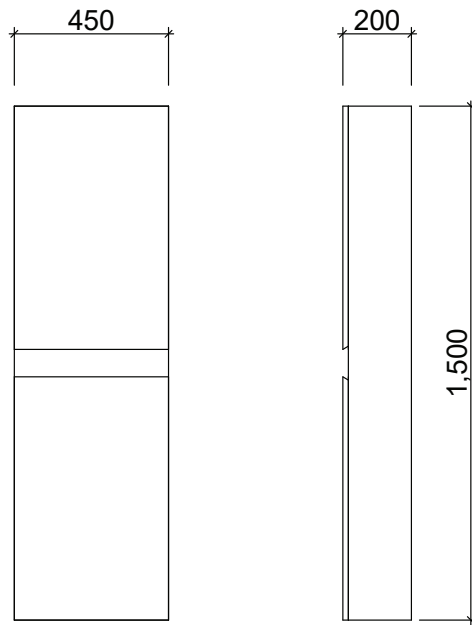

TALL BOYS

York

LH Hinge Standard. Specify RH hinge if required.

Waste size: Acrylic = 40mm, Ceramic = 32mm, Sculptured Marble = 32mm
Note: Where left or right hand options are available please specify or else cabinets will be supplied as per these drawings.
NOTE: All vanity top and basin sizes are nominal only. E&OE