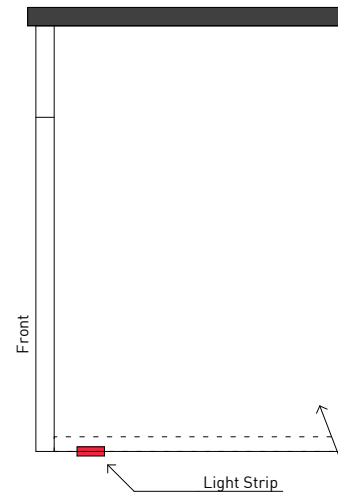

## Vanities

Images of lighting installed

Waste size: Acrylic = 40mm, Ceramic = 32mm, Sculptured Marble = 32mm  
 Note: Where left or right hand options are available please specify or else cabinets will be supplied as per these drawings.  
 NOTE: All vanity top and basin sizes are nominal only. E&OE