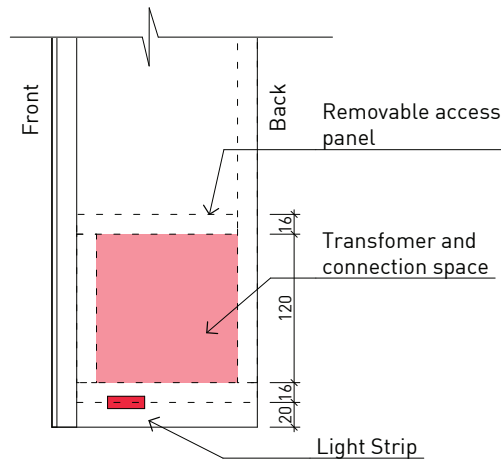

## Vanities

Images of lighting installed

Waste size: Acrylic = 40mm, Ceramic = 32mm, Sculptured Marble = 32mm  
 Note: Where left or right hand options are available please specify or else cabinets will be supplied as per these drawings.  
 NOTE: All vanity top and basin sizes are nominal only. E&OE