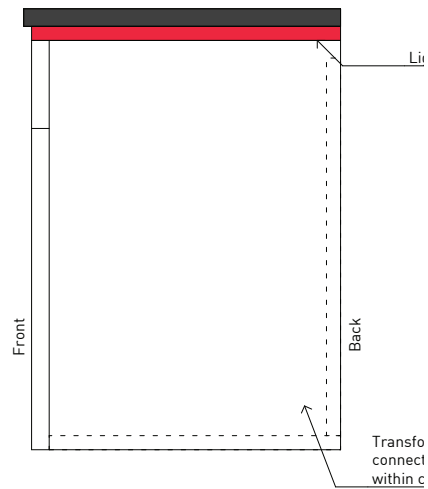

UNDERTOP LIGHTING KIT

Disclaimer: When LED is selected cabinet size may vary slightly

Waste size: Acrylic = 40mm, Ceramic = 32mm, Sculptured Marble = 32mm
Note: Where left or right hand options are available please specify or else cabinets will be supplied as per these drawings.
NOTE: All vanity top and basin sizes are nominal only. E&OE