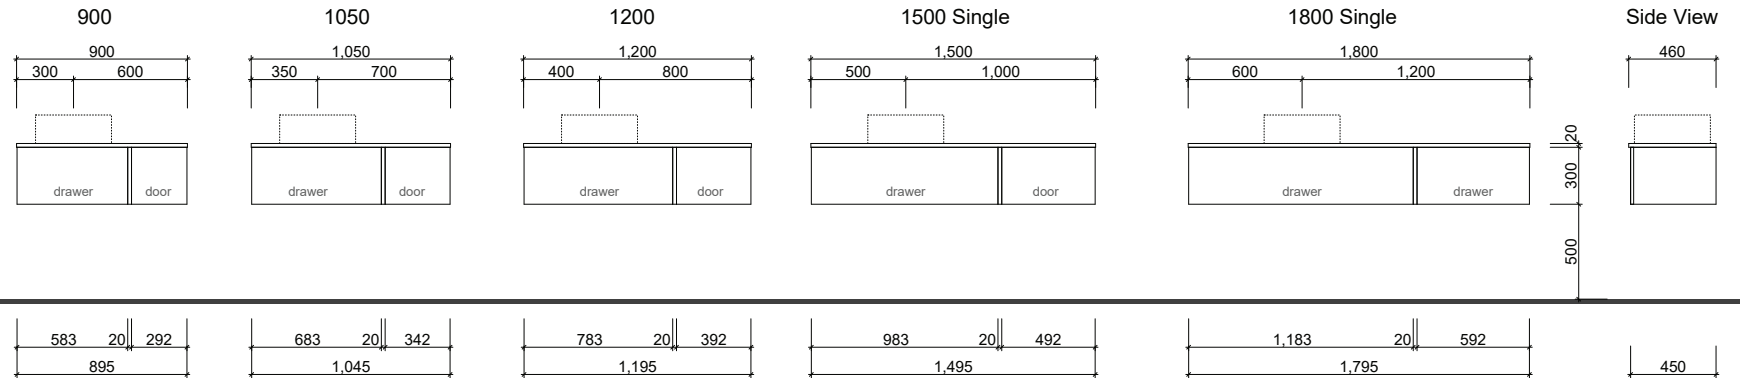

## Wall Hung

Drawer cutout for plumbing = 150mm

Waste size: Acrylic = 40mm, Ceramic = 32mm, Sculptured Marble = 32mm  
 Note: Where left or right hand options are available please specify or else cabinets will be supplied as per these drawings.  
 NOTE: All vanity top and basin sizes are nominal only. E&OE