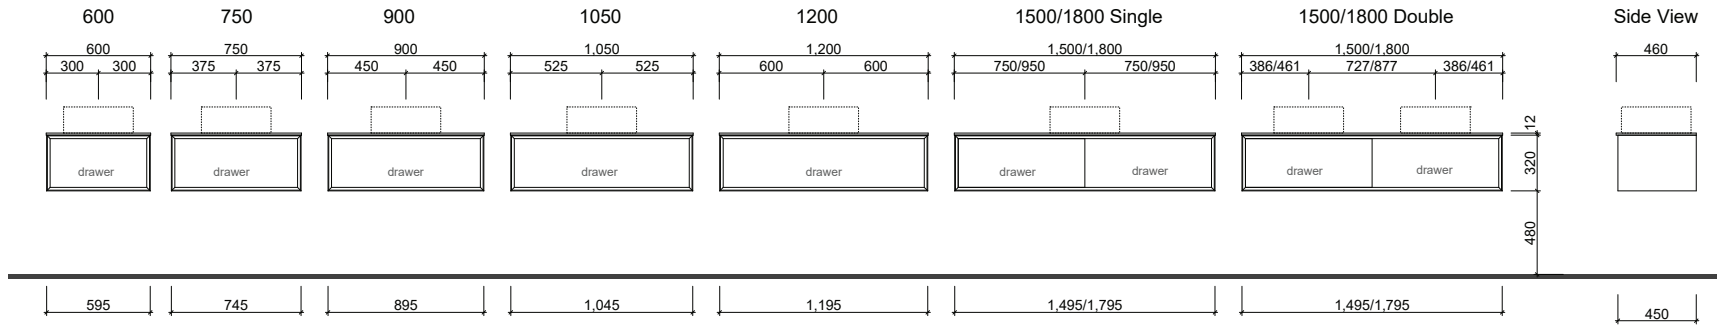

STOCKHOLM

Wall Hung

Waste size: Acrylic = 40mm, Ceramic = 32mm, Sculptured Marble = 32mm

Note: Where left or right hand options are available please specify or else cabinets will be supplied as per these drawings.

NOTE: All vanity top and basin sizes are nominal only. E&OE