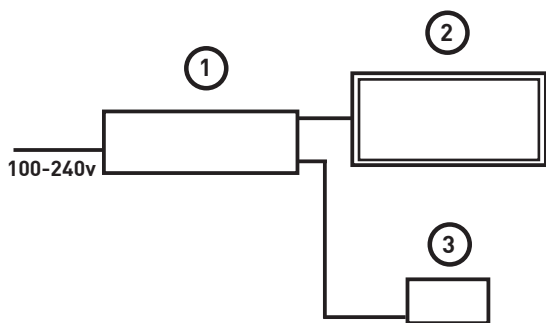

BLUETOOTH SOUND SYSTEM

Would you like to stream your favourite songs through your bathroom? This fantastic system uses the timber cabinet of your vanity as a soundboard to give you outstanding sound quality. Connection is simple and easy via Bluetooth so you can quickly and easily get the good vibes happening with a quick tap of your phone.

Product Details

| | |
|----------------------------|-------------------------------------|
| Area of application | Concealed installation in bathrooms |
| Power consumption | Operation: 7W, standby: <0.3W |
| Wattage | Audio power: 5W (RMS) |
| Dimensions | 66 x 25 x 140 mm |
| Reception range | Approx 10m |