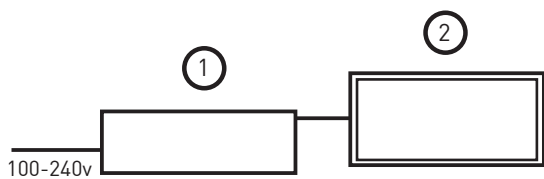

BLUETOOTH SOUND SYSTEM

Would you like to stream your favourite songs through your bathroom? This fantastic system uses the timber cabinet of your vanity as a soundboard to give you outstanding sound quality. Connection is simple and easy via Bluetooth so you can quickly and easily get the good vibes happening with a quick tap of your phone.

Product Details

Area of application	Concealed installation in bathrooms
Power consumption	Operation: 7W, standby: <0.3W
Wattage	Audio power: 5W (RMS)
Dimensions	66 x 25 x 140 mm
Reception range	Approx 10m

Speaker must be mounted to the cabinet sides for best sound quality.

(1) 240V Transformer: Client's electrician to mount appropriately

(2) 105W sound system with integrated exciter mounted to interior of cabinet