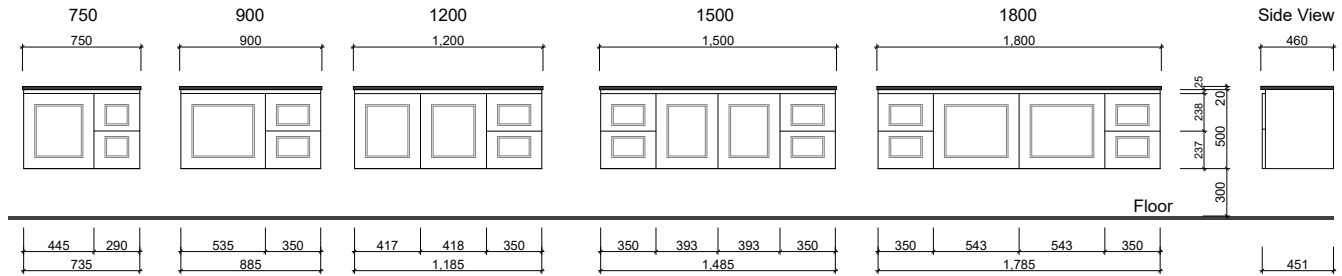

NEVADA CLASSIC

Wall Hung

Floor Standing

Waste size: Acrylic = 40mm, Ceramic = 32mm, Sculptured Marble = 32mm

Note: Where left or right hand options are available please specify or else cabinets will be supplied as per these drawings.

NOTE: All vanity top and basin sizes are nominal only. E&OE