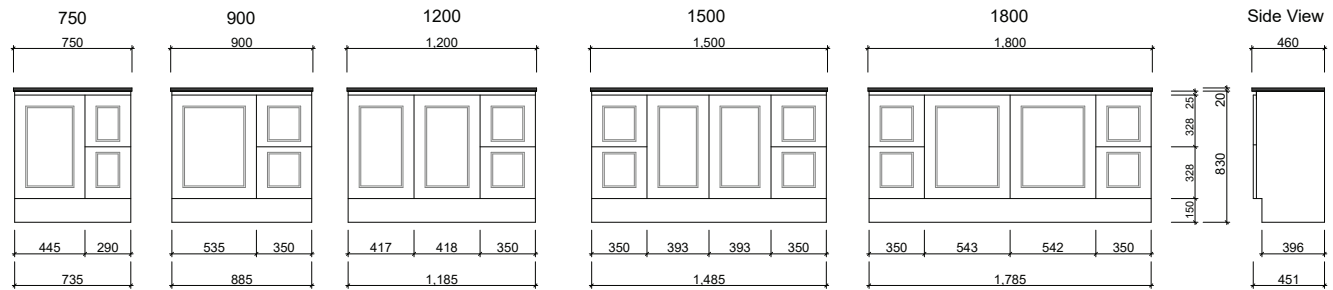

NEVADA CLASSIC

Wall Hung

Floor Standing

Waste size: Acrylic = 40mm, Ceramic = 32mm, Sculptured Marble = 32mm

Note: Where left or right hand options are available please specify or else cabinets will be supplied as per these drawings.

NOTE: All vanity top and basin sizes are nominal only. E&OE