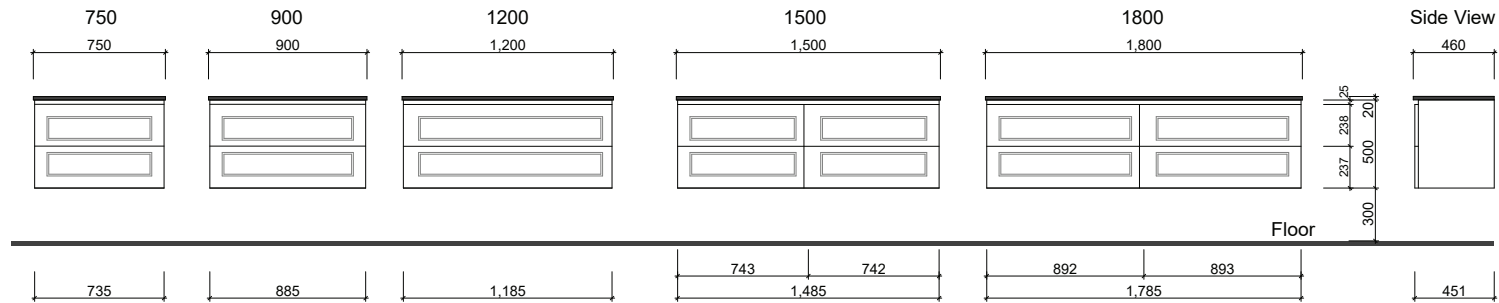

NEVADA PLUS CLASSIC

Wall Hung

Floor Standing

Waste size: Acrylic = 40mm, Ceramic = 32mm, Sculptured Marble = 32mm

Note: Where left or right hand options are available please specify or else cabinets will be supplied as per these drawings.

NOTE: All vanity top and basin sizes are nominal only. E&OE