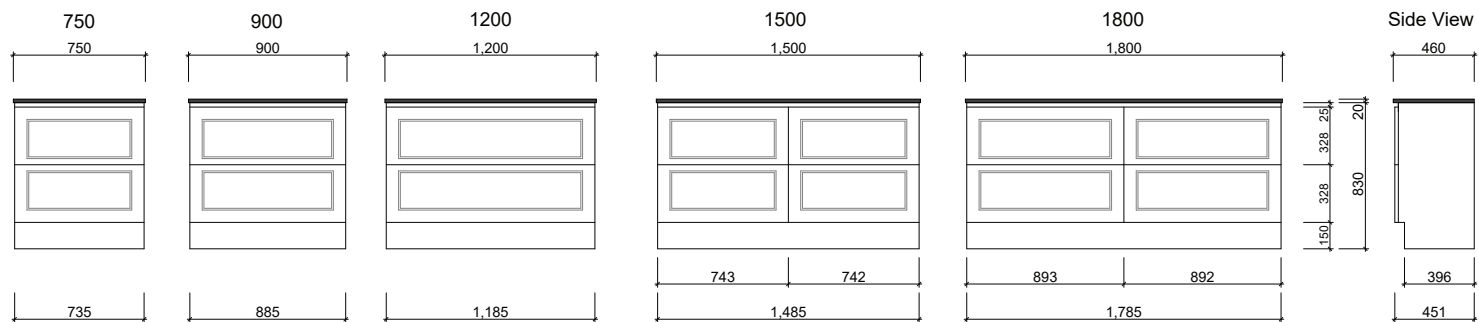

NEVADA PLUS CLASSIC

Wall Hung

Floor Standing

Waste size: Acrylic = 40mm, Ceramic = 32mm, Sculptured Marble = 32mm

Note: Where left or right hand options are available please specify or else cabinets will be supplied as per these drawings.

NOTE: All vanity top and basin sizes are nominal only. E&OE