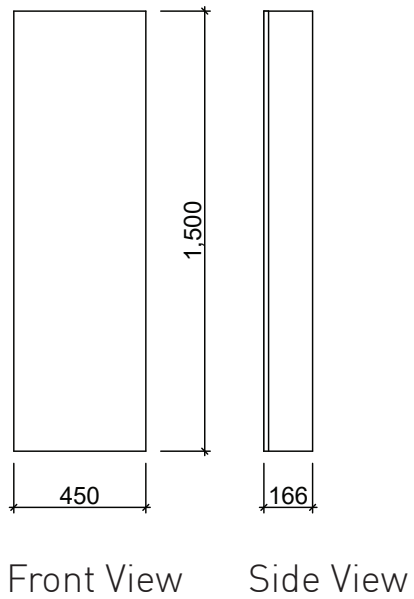

# TALL BOYS

Tennessee

Waste size: Acrylic = 40mm, Ceramic = 32mm, Sculptured Marble = 32mm  
Note: Where left or right hand options are available please specify or else cabinets will be supplied as per these drawings.  
NOTE: All vanity top and basin sizes are nominal only. E&OE