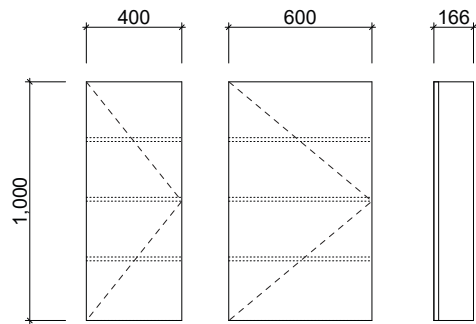

# SHAVERS

Jazz

**NOTE:** When ordering please specify hinge side.

**Waste size:** Acrylic = 40mm, Ceramic = 32mm, Sculptured Marble = 32mm

**Note:** Where left or right hand options are available please specify or else cabinets will be supplied as per these drawings. All vanity top and basin sizes are nominal only. E&OE