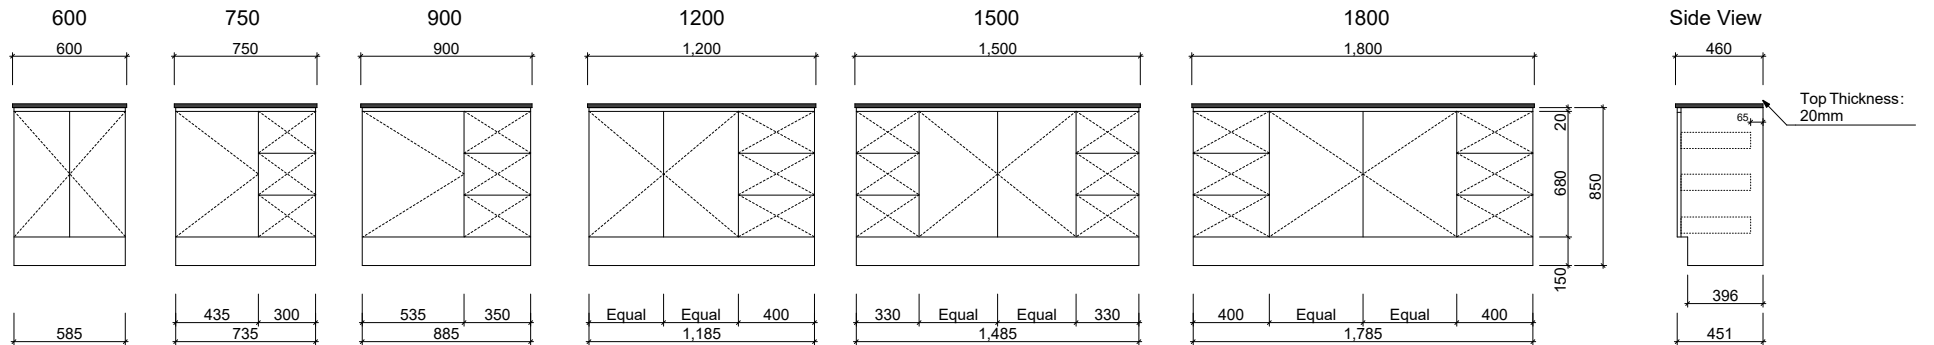

CALGARY

Wall Hung

Floor Standing

Waste size: Acrylic = 40mm, Ceramic = 32mm, Sculptured Marble = 32mm

Note: Where left or right hand options are available please specify or else cabinets will be supplied as per these drawings. All vanity top and basin sizes are nominal only. E&OE