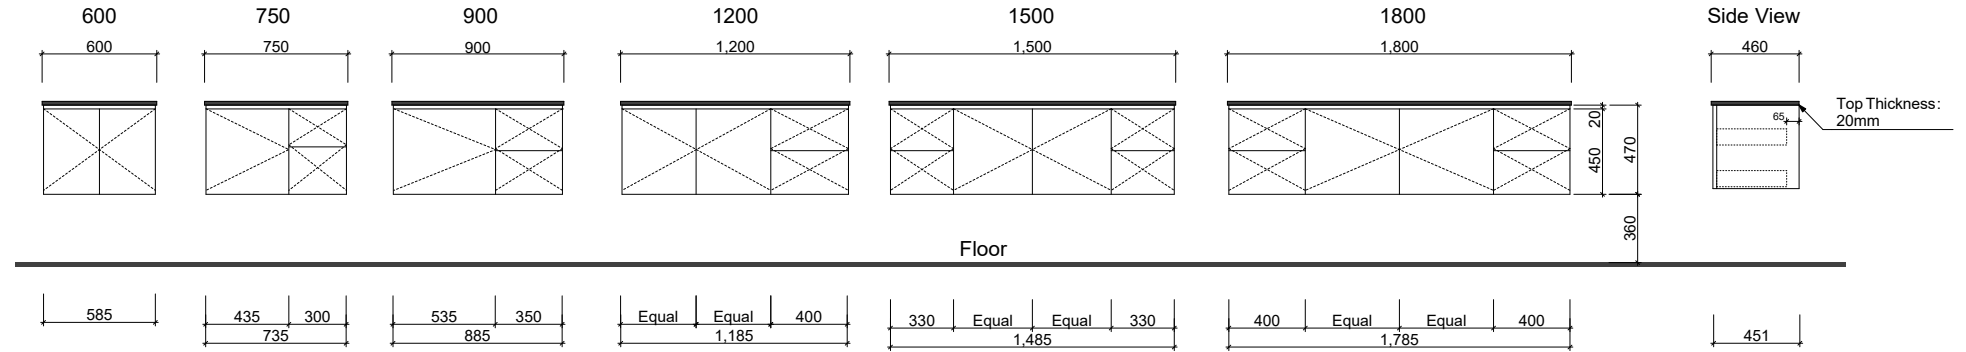

CALGARY

Wall Hung

Floor Standing

Waste size: Acrylic = 40mm, Ceramic = 32mm, Sculptured Marble = 32mm

Note: Where left or right hand options are available please specify or else cabinets will be supplied as per these drawings. All vanity top and basin sizes are nominal only. E&OE