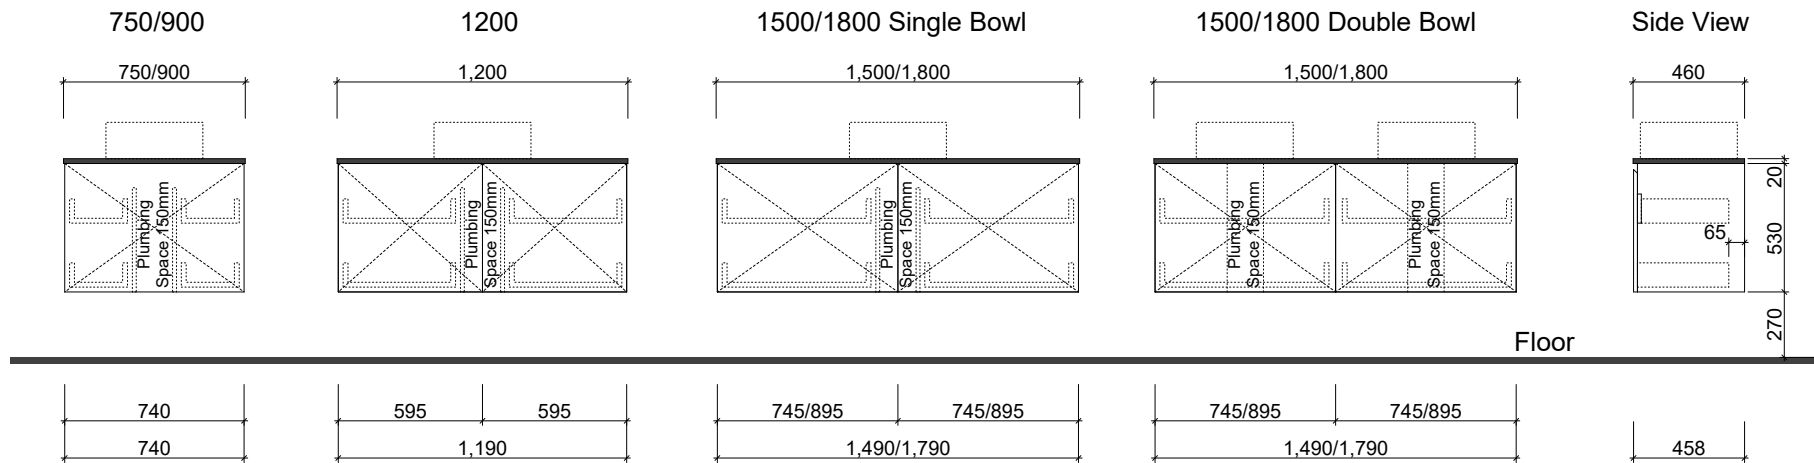

## Wall Hung

**Waste size:** Acrylic = 40mm, Ceramic = 32mm, Sculptured Marble = 32mm

**Note:** Where left or right hand options are available please specify or else cabinets will be supplied as per these drawings. All vanity top and basin sizes are nominal only. E&OE