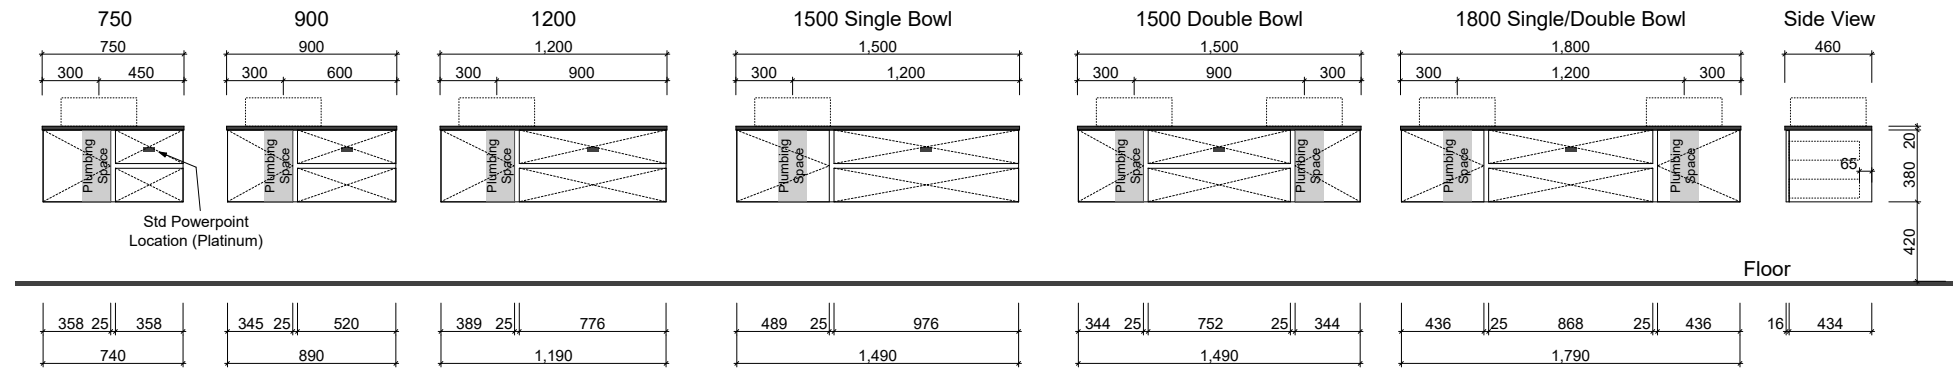

MEMPHIS

Wall Hung

Waste size: Acrylic = 40mm, Ceramic = 32mm, Sculptured Marble = 32mm

Note: Where left or right hand options are available please specify or else cabinets will be supplied as per these drawings. All vanity top and basin sizes are nominal only. E&OE