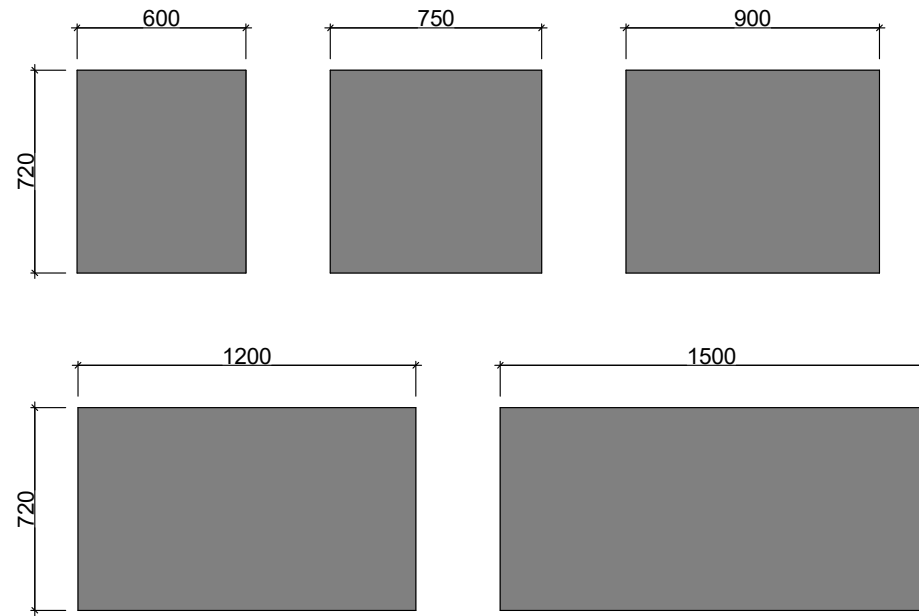

MIRRORS

Georgia

20mm deep. 36mm with lighting.

Waste size: Acrylic = 40mm, Ceramic = 32mm, Sculptured Marble = 32mm
Note: Where left or right hand options are available please specify or else cabinets will be supplied as per these drawings.
NOTE: All vanity top and basin sizes are nominal only. E&OE