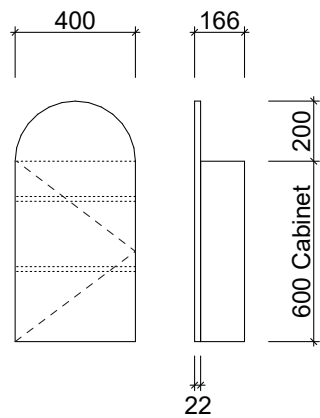

# SHAVERS

Church

**NOTE:** When ordering please specify hinge side.

**Waste size:** Acrylic = 40mm, Ceramic = 32mm, Sculptured Marble = 32mm

**Note:** Where left or right hand options are available please specify or else cabinets will be supplied as per these drawings. All vanity top and basin sizes are nominal only. E&OE