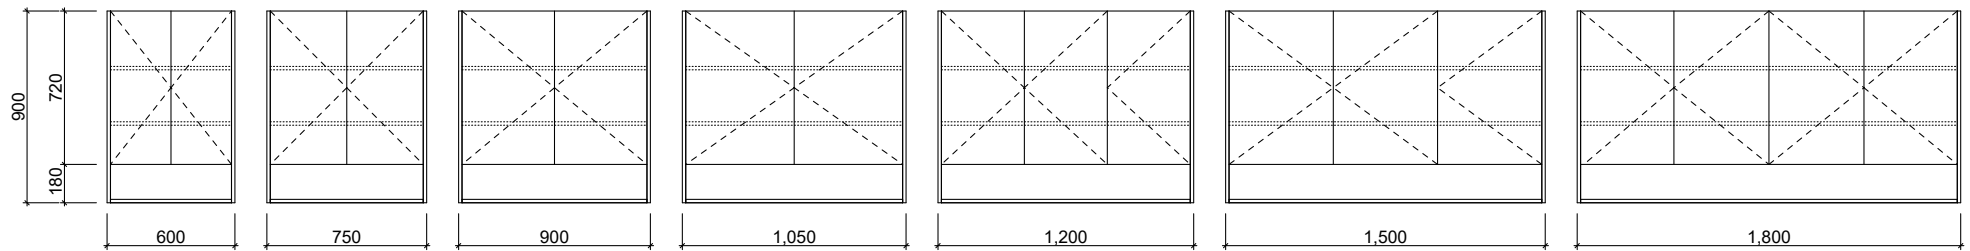

SHAVERS

Texas

All cabinets 166mm deep.

Waste size: Acrylic = 40mm, Ceramic = 32mm, Sculptured Marble = 32mm

Note: Where left or right hand options are available please specify or else cabinets will be supplied as per these drawings. All vanity top and basin sizes are nominal only. E&OE