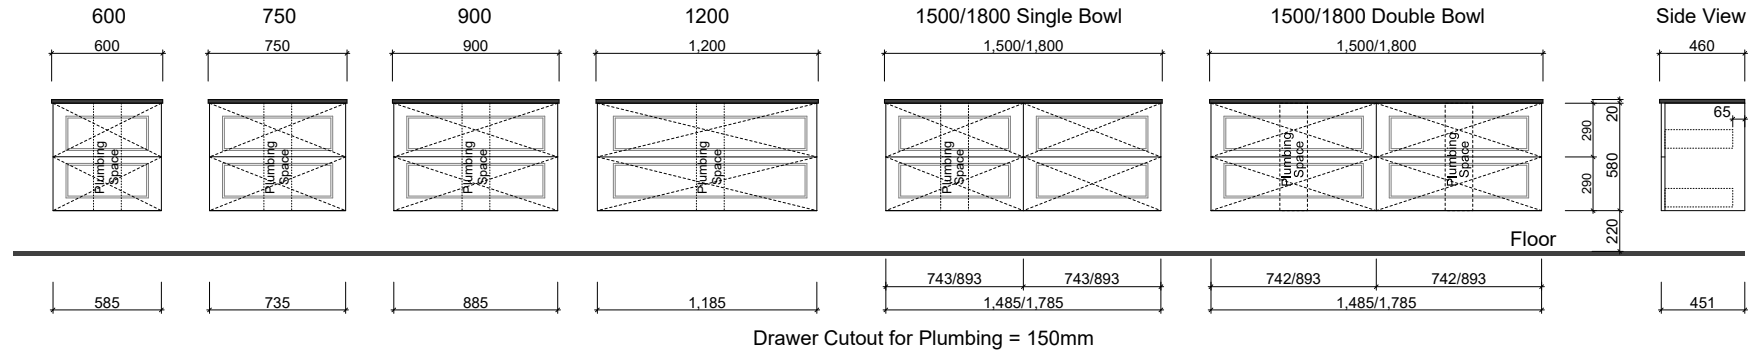

## Floor Standing

**Waste size:** Acrylic = 40mm, Ceramic = 32mm, Sculptured Marble = 32mm

**Note:** Where left or right hand options are available please specify or else cabinets will be supplied as per these drawings. All vanity top and basin sizes are nominal only. E&OE