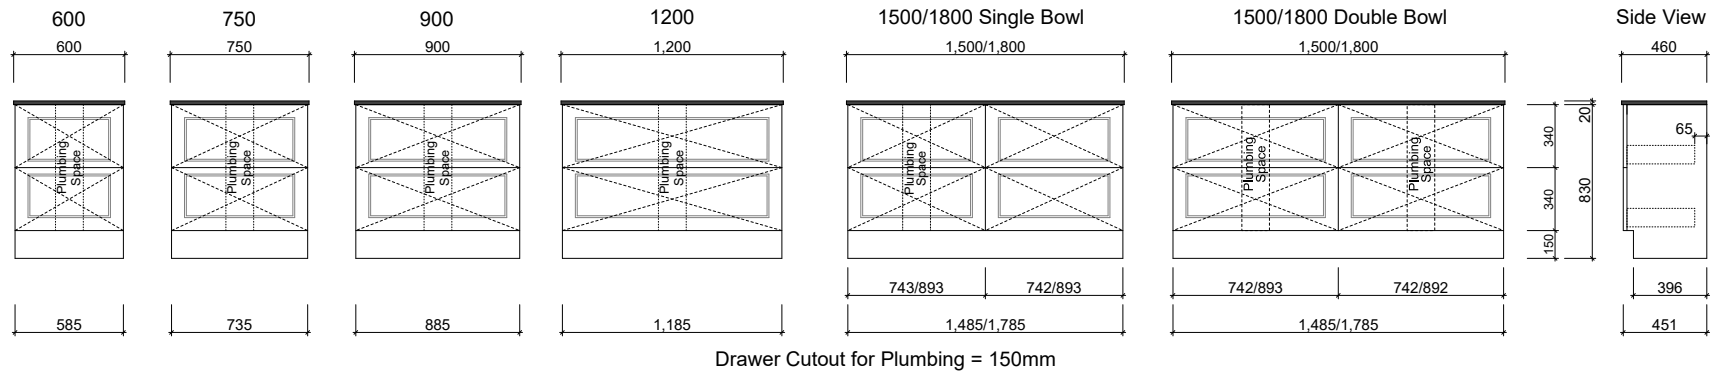

## Floor Standing

**Waste size:** Acrylic = 40mm, Ceramic = 32mm, Sculptured Marble = 32mm

**Note:** Where left or right hand options are available please specify or else cabinets will be supplied as per these drawings. All vanity top and basin sizes are nominal only. E&OE