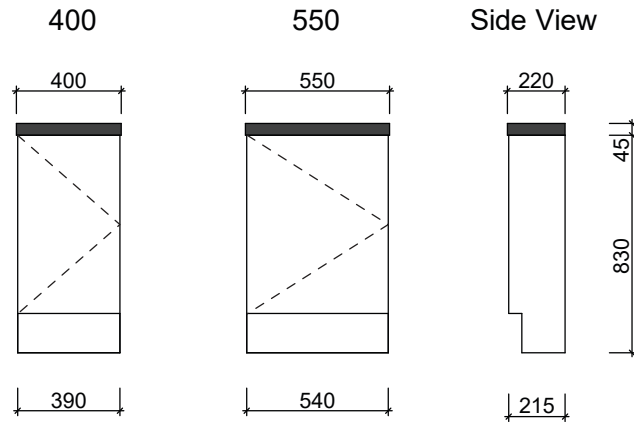

OLLIE

Wall Hung

Floor Standing

NOTE: When ordering please specify hinge side.

Waste size: Acrylic = 40mm, Ceramic = 32mm, Sculptured Marble = 32mm

Note: Where left or right hand options are available please specify or else cabinets will be supplied as per these drawings. All vanity top and basin sizes are nominal only. E&OE