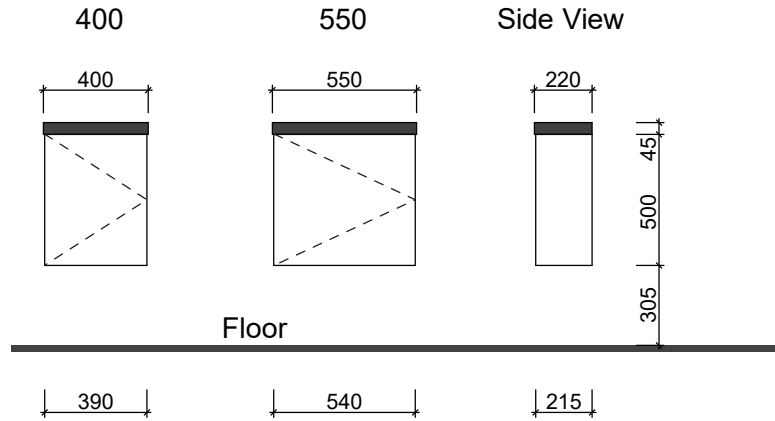

OLLIE

Wall Hung

Floor Standing

NOTE: When ordering please specify hinge side.

Waste size: Acrylic = 40mm, Ceramic = 32mm, Sculptured Marble = 32mm

Note: Where left or right hand options are available please specify or else cabinets will be supplied as per these drawings. All vanity top and basin sizes are nominal only. E&OE