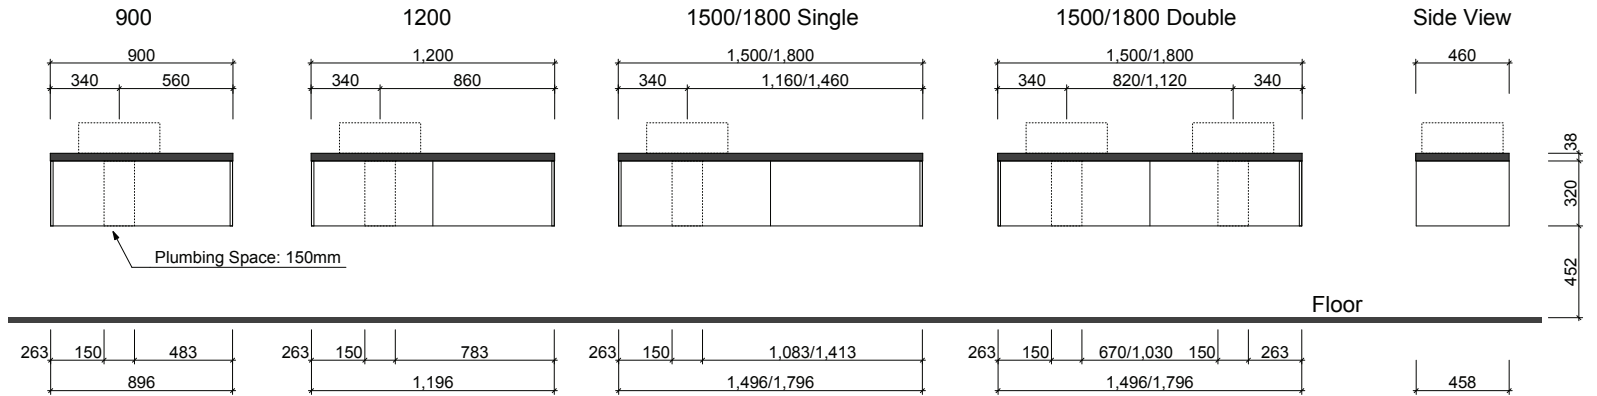

## Wall Hung Slab Top

## Wall Hung Pond Top

Waste size: Acrylic = 40mm, Ceramic = 32mm, Sculptured Marble = 32mm

Note: Where left or right hand options are available please specify or else cabinets will be supplied as per these drawings.

NOTE: All vanity top and basin sizes are nominal only. E&OE