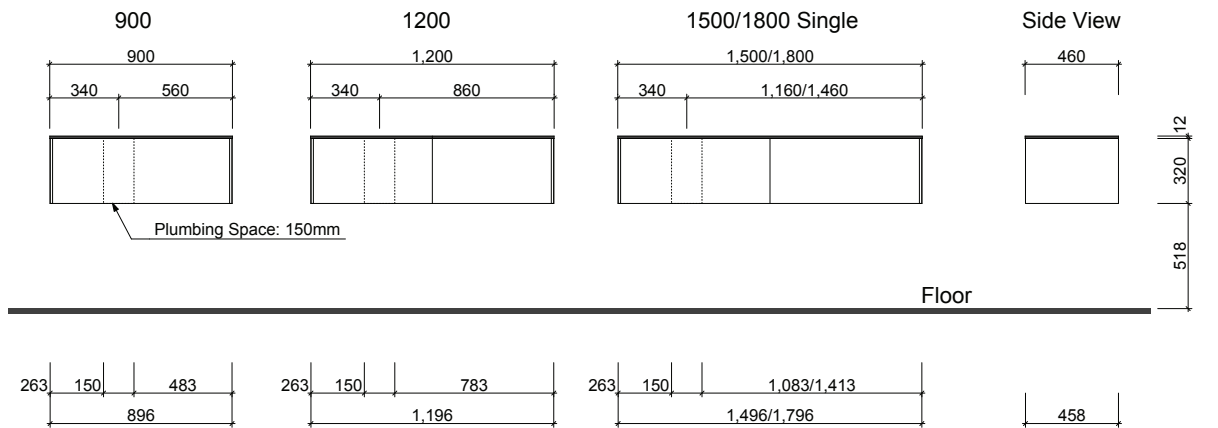

## Wall Hung Slab Top

## Wall Hung Pond Top

Waste size: Acrylic = 40mm, Ceramic = 32mm, Sculptured Marble = 32mm

Note: Where left or right hand options are available please specify or else cabinets will be supplied as per these drawings.

NOTE: All vanity top and basin sizes are nominal only. E&OE