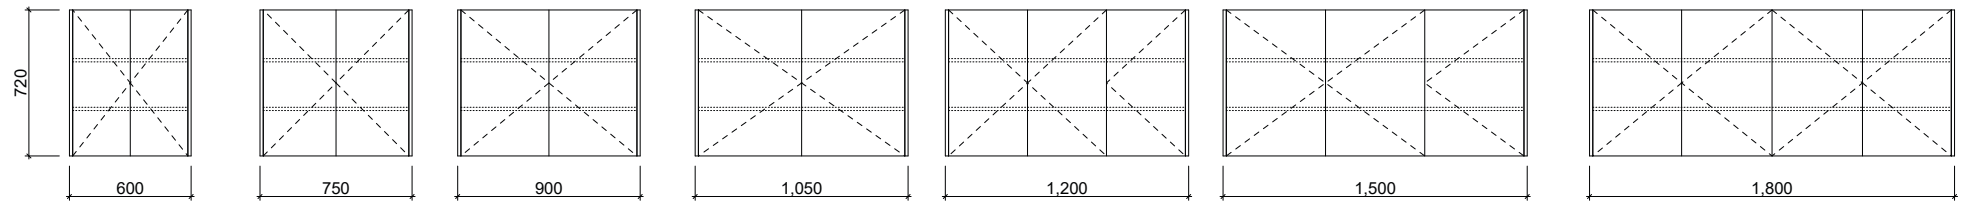

SHAVERS

Denver

All cabinets 166mm deep.

Waste size: Acrylic = 40mm, Ceramic = 32mm, Sculptured Marble = 32mm

Note: Where left or right hand options are available please specify or else cabinets will be supplied as per these drawings. All vanity top and basin sizes are nominal only. E&OE