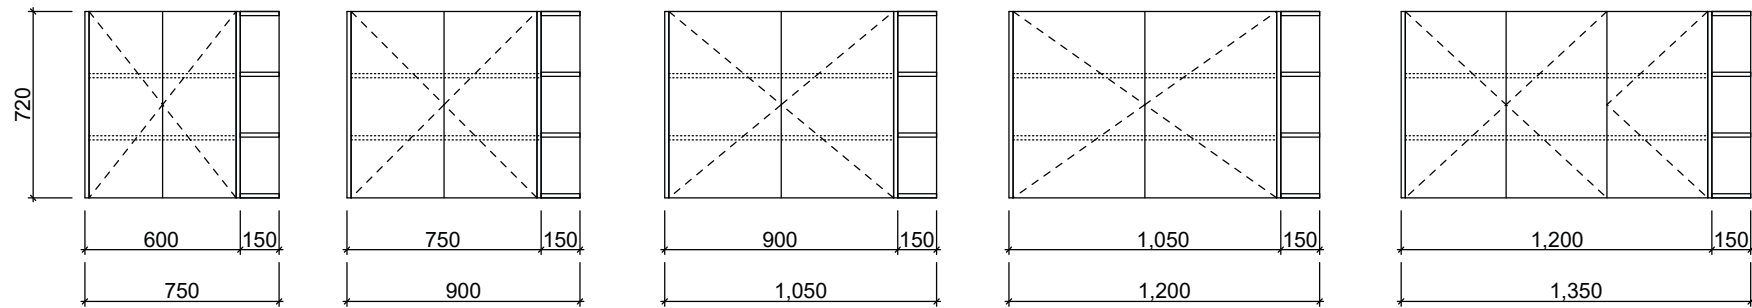

SHAVERS

New York

All cabinets 166mm deep. Usable as left or right hand shelves.

Waste size: Acrylic = 40mm, Ceramic = 32mm, Sculptured Marble = 32mm

Note: Where left or right hand options are available please specify or else cabinets will be supplied as per these drawings. All vanity top and basin sizes are nominal only. E&OE