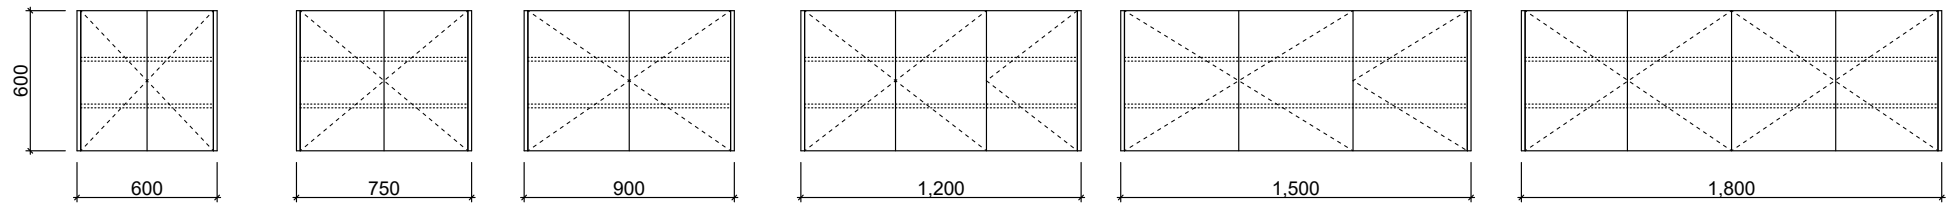

SHAVERS

Tiffany

All cabinets 166mm deep.

Waste size: Acrylic = 40mm, Ceramic = 32mm, Sculptured Marble = 32mm

Note: Where left or right hand options are available please specify or else cabinets will be supplied as per these drawings. All vanity top and basin sizes are nominal only. E&OE