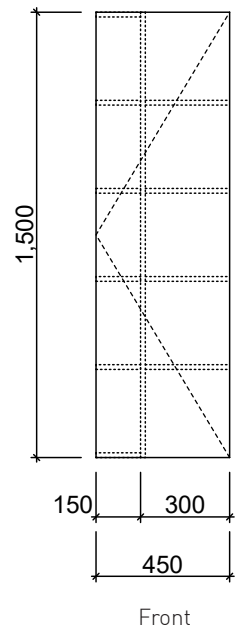

TALLBOYS

Munich

Waste size: Acrylic = 40mm, Ceramic = 32mm, Sculptured Marble = 32mm
Note: Where left or right hand options are available please specify or else cabinets will be supplied as per these drawings. All vanity top and basin sizes are nominal only. E&OE