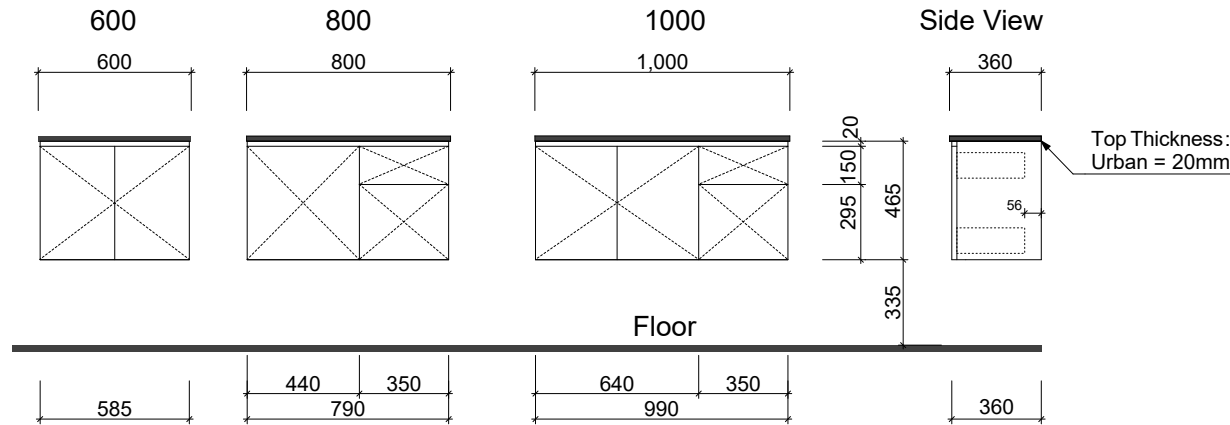

## Floor Standing

**Waste size:** Acrylic = 40mm, Ceramic = 32mm, Sculptured Marble = 32mm

**Note:** Where left or right hand options are available please specify or else cabinets will be supplied as per these drawings. All vanity top and basin sizes are nominal only. E&OE