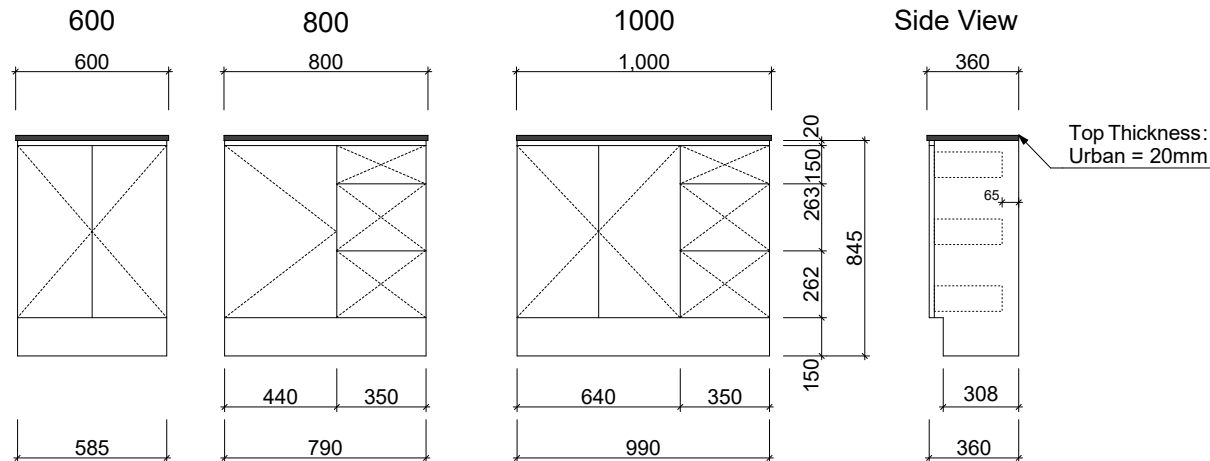

## Floor Standing

**Waste size:** Acrylic = 40mm, Ceramic = 32mm, Sculptured Marble = 32mm

**Note:** Where left or right hand options are available please specify or else cabinets will be supplied as per these drawings. All vanity top and basin sizes are nominal only. E&OE