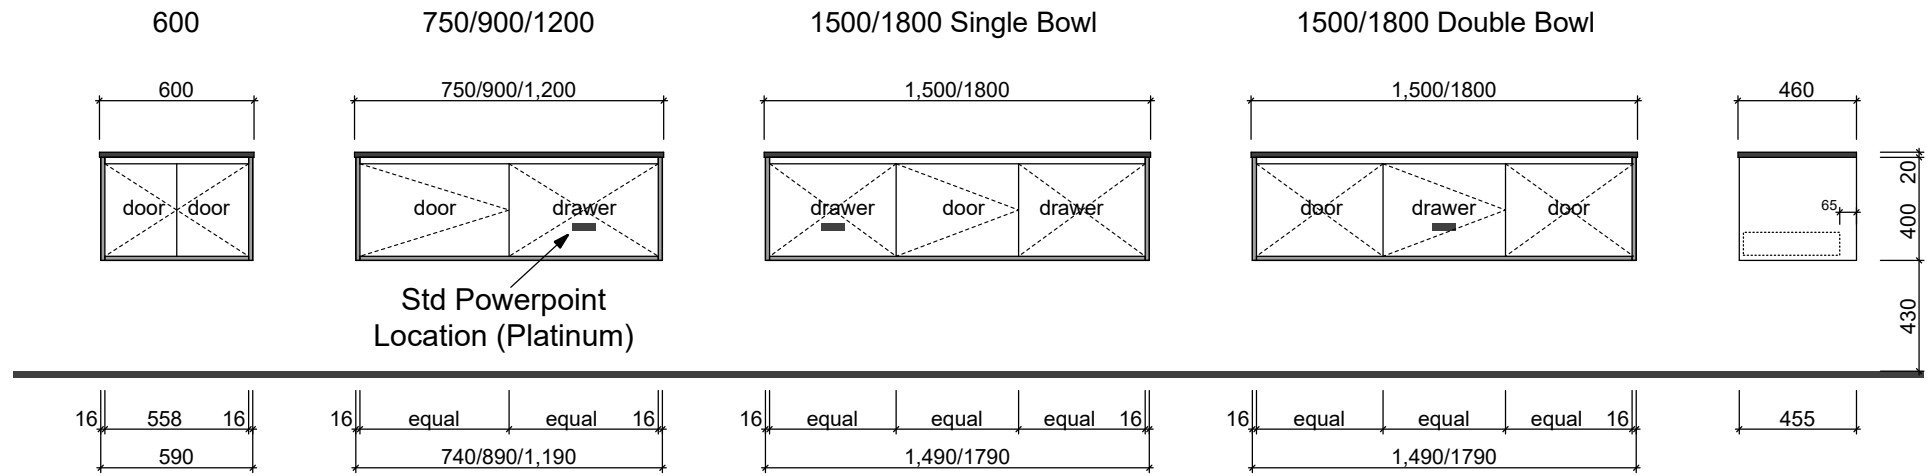

# LONDON

Wall Hung

16mm sides and base rails.

**Waste size:** Acrylic = 40mm, Ceramic = 32mm, Sculptured Marble = 32mm

**Note:** Where left or right hand options are available please specify or else cabinets will be supplied as per these drawings. All vanity top and basin sizes are nominal only. E&OE