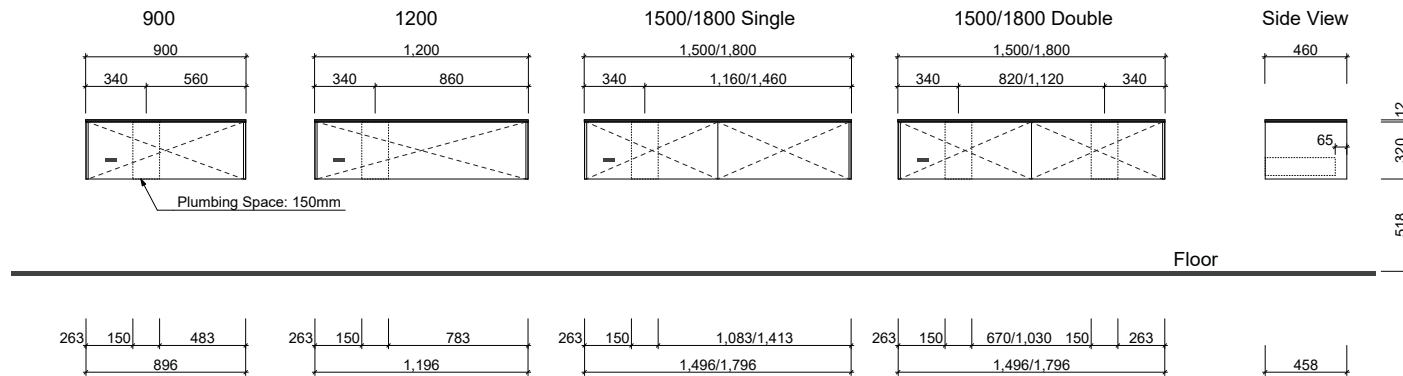

ANDERSEN

Wall Hung - Slab Top

Wall Hung - Pond Top

Drawer cutout 150mm

Waste size: Acrylic = 40mm, Ceramic = 32mm, Sculptured Marble = 32mm

Note: Where left or right hand options are available please specify or else cabinets will be supplied as per these drawings. All vanity top and basin sizes are nominal only. E&OE