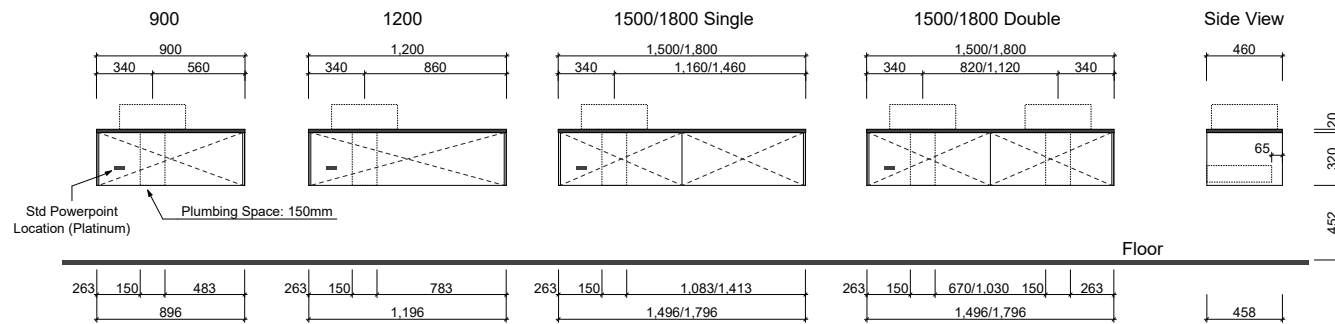

ANDERSEN

Wall Hung - Slab Top

Wall Hung - Pond Top

Drawer cutout 150mm

Waste size: Acrylic = 40mm, Ceramic = 32mm, Sculptured Marble = 32mm

Note: Where left or right hand options are available please specify or else cabinets will be supplied as per these drawings. All vanity top and basin sizes are nominal only. E&OE