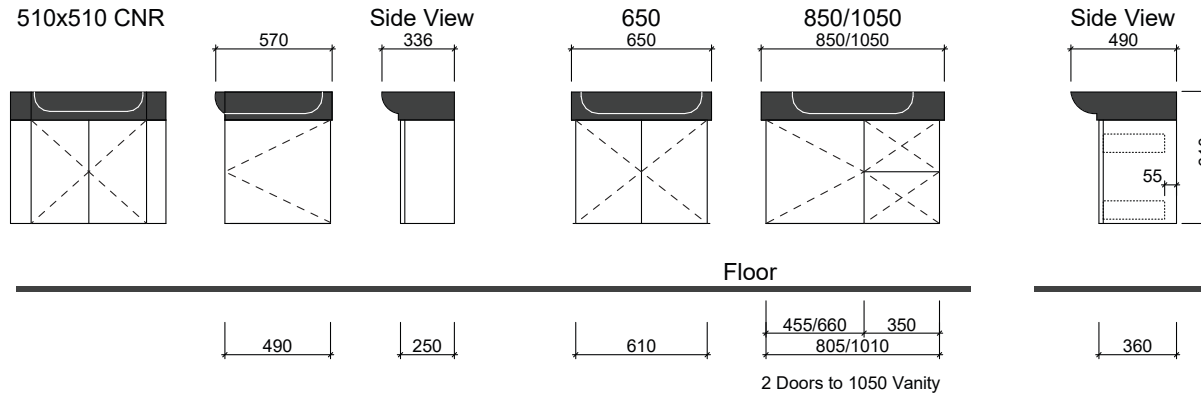

LISBON

Wall Hung

Floor Standing

Waste size: Acrylic = 40mm, Ceramic = 32mm, Sculptured Marble = 32mm
Note: Where left or right hand options are available please specify or else cabinets will be supplied as per these drawings. All vanity top and basin sizes are nominal only. E&OE