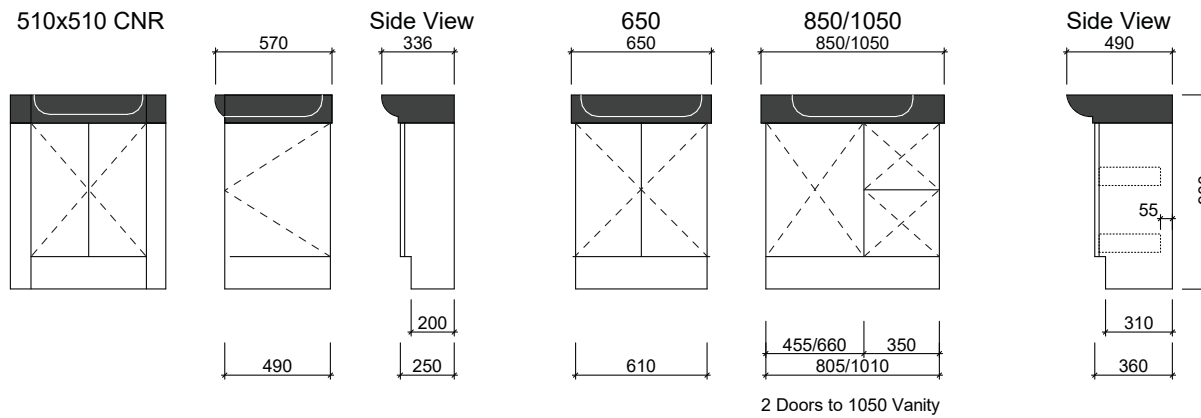

LISBON

Wall Hung

Floor Standing

Waste size: Acrylic = 40mm, Ceramic = 32mm, Sculptured Marble = 32mm
Note: Where left or right hand options are available please specify or else cabinets will be supplied as per these drawings. All vanity top and basin sizes are nominal only. E&OE