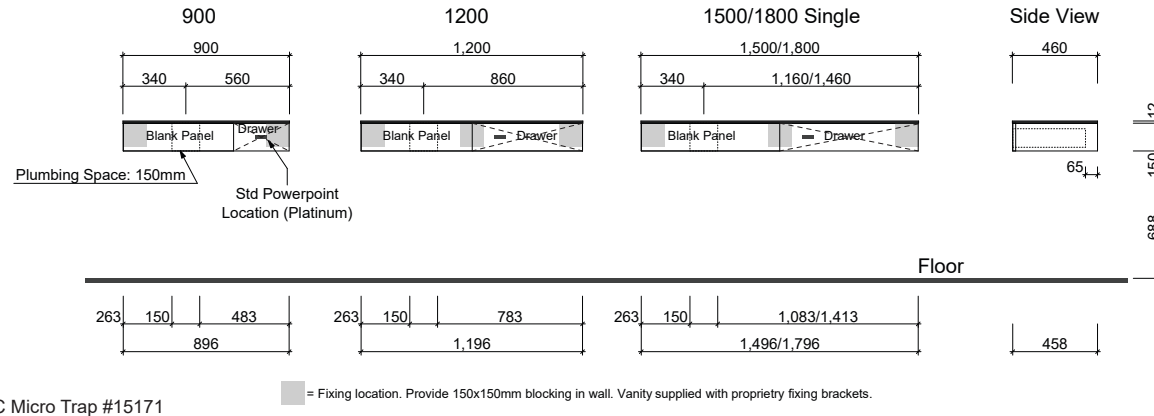

SPLICE

Wall Hung - Slab Top

Wall Hung - Pond Top

Suitable for use with PLASTEK Micro Trap #15171

Waste size: Acrylic = 40mm, Ceramic = 32mm, Sculptured Marble = 32mm
Note: Where left or right hand options are available please specify or else cabinets will be supplied as per these drawings. All vanity top and basin sizes are nominal only. E&OE