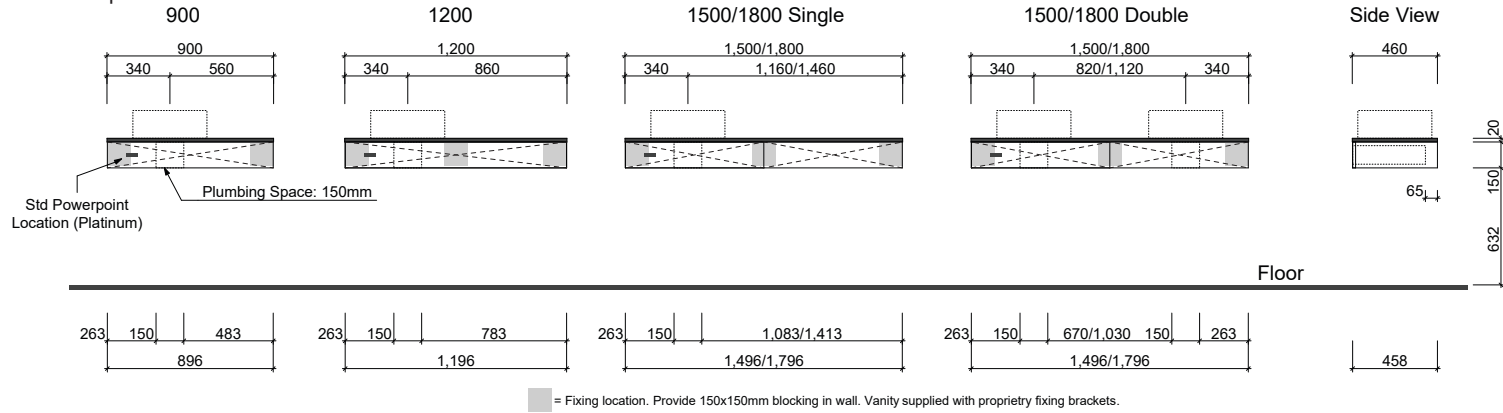

SPLICE

Wall Hung - Slab Top

Wall Hung - Pond Top

Suitable for use with PLASTEK Micro Trap #15171

Waste size: Acrylic = 40mm, Ceramic = 32mm, Sculptured Marble = 32mm
Note: Where left or right hand options are available please specify or else cabinets will be supplied as per these drawings. All vanity top and basin sizes are nominal only. E&OE