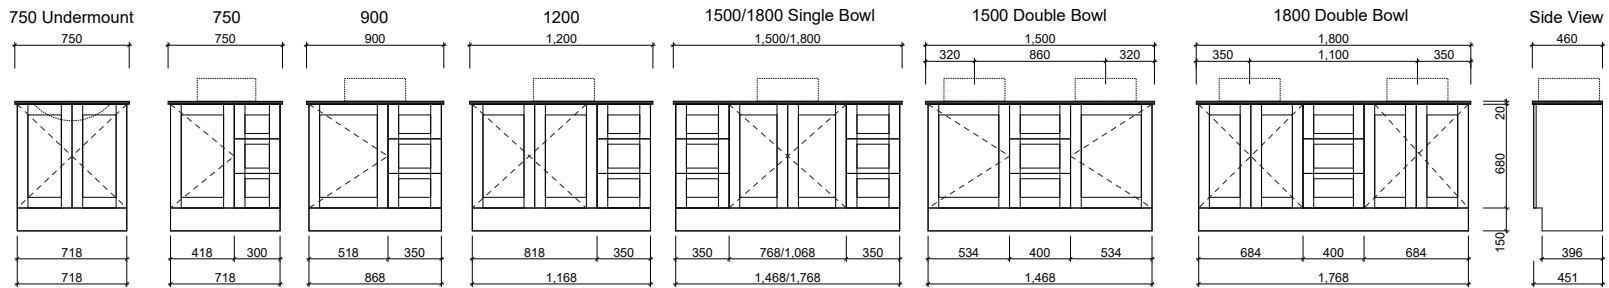

VICTORIA

Wall Hung

Offset undermount on 900mm only. 320mm waste centre.

Floor Standing

Offset undermount on 900mm only. 320mm waste centre.

Waste size: Acrylic = 40mm, Ceramic = 32mm, Sculptured Marble = 32mm
Note: Where left or right hand options are available please specify or else cabinets will be supplied as per these drawings. All vanity top and basin sizes are nominal only. E&OE