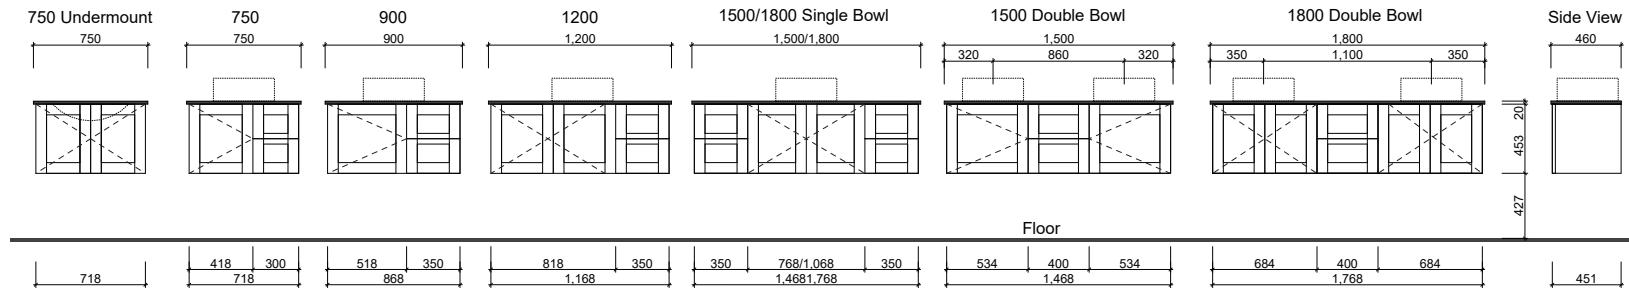

VICTORIA

Wall Hung

Offset undermount on 900mm only. 320mm waste centre.

Floor Standing

Offset undermount on 900mm only. 320mm waste centre.

Waste size: Acrylic = 40mm, Ceramic = 32mm, Sculptured Marble = 32mm
Note: Where left or right hand options are available please specify or else cabinets will be supplied as per these drawings. All vanity top and basin sizes are nominal only. E&OE