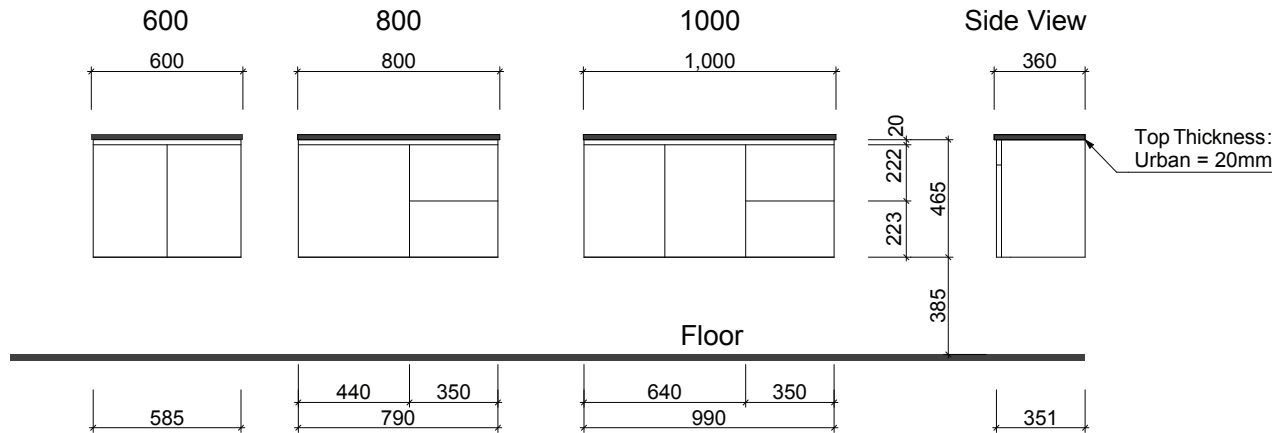

FLORIDA ENSUITE

Wall Hung

Floor Standing

Waste size: Acrylic = 40mm, Ceramic = 32mm, Sculptured Marble = 32mm

Note: Where left or right hand options are available please specify or else cabinets will be supplied as per these drawings.

NOTE: All vanity top and basin sizes are nominal only. E&OE

Timberline