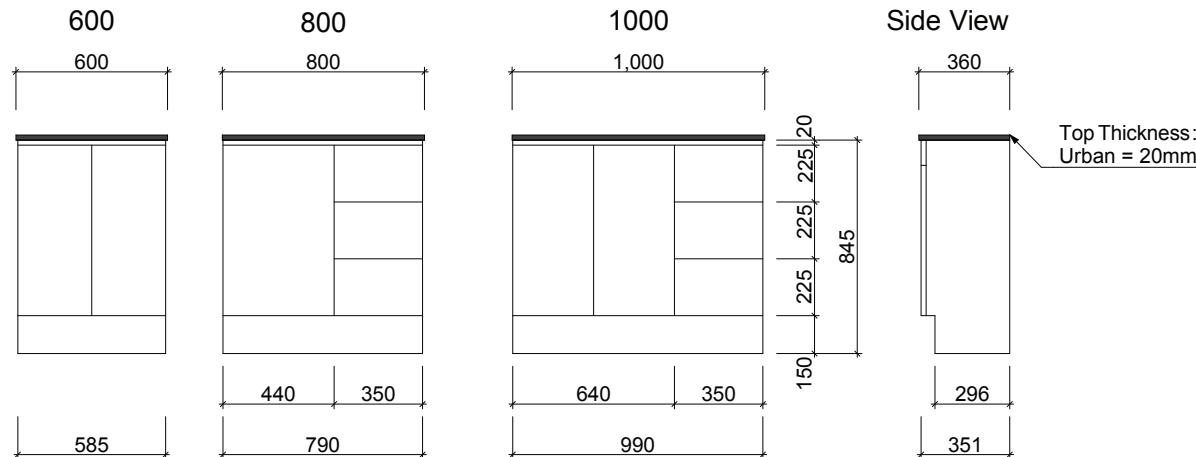

FLORIDA ENSUITE

Wall Hung

Floor Standing

Waste size: Acrylic = 40mm, Ceramic = 32mm, Sculptured Marble = 32mm

Note: Where left or right hand options are available please specify or else cabinets will be supplied as per these drawings.

NOTE: All vanity top and basin sizes are nominal only. E&OE

Timberline