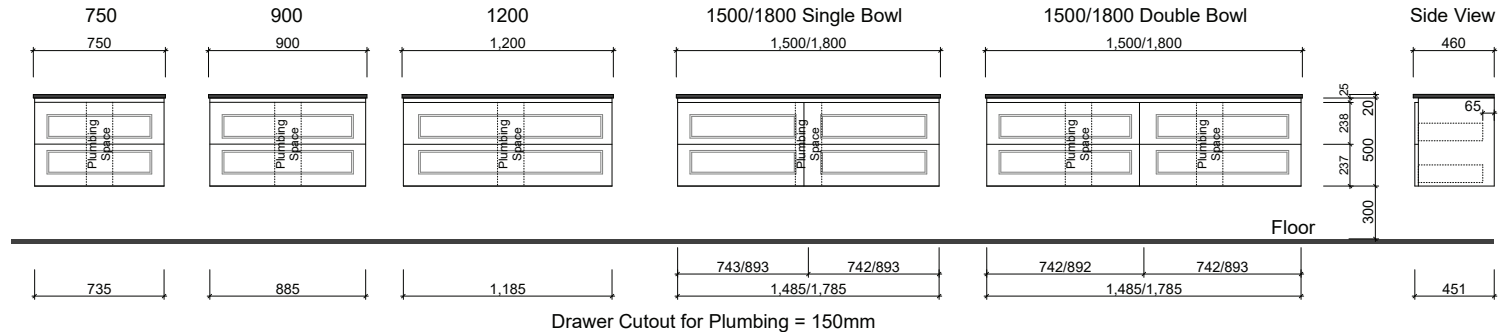

## Wall Hung

## Floor Standing

Waste size: Acrylic = 40mm, Ceramic = 32mm, Sculptured Marble = 32mm

Note: Where left or right hand options are available please specify or else cabinets will be supplied as per these drawings.

NOTE: All vanity top and basin sizes are nominal only. E&OE