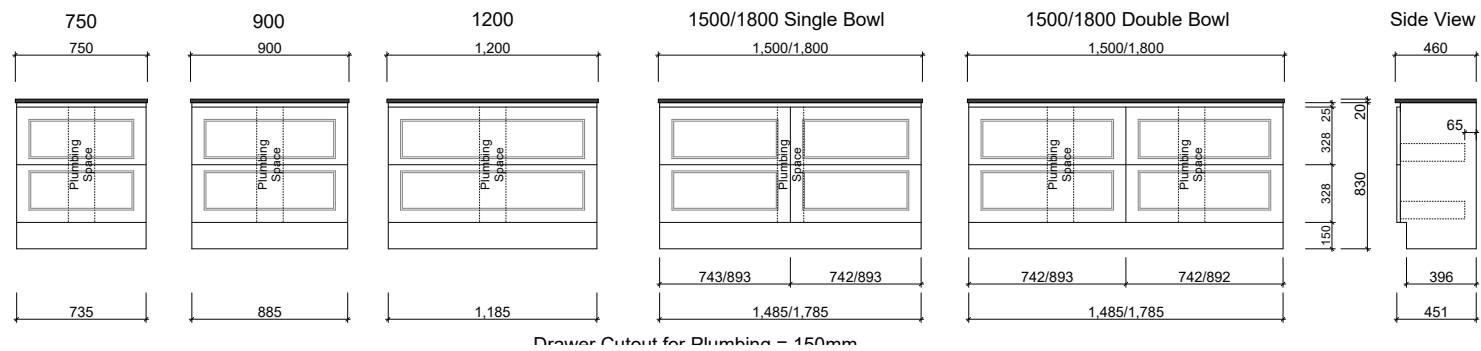

## Wall Hung

## Floor Standing

Waste size: Acrylic = 40mm, Ceramic = 32mm, Sculptured Marble = 32mm

Note: Where left or right hand options are available please specify or else cabinets will be supplied as per these drawings.

NOTE: All vanity top and basin sizes are nominal only. E&OE