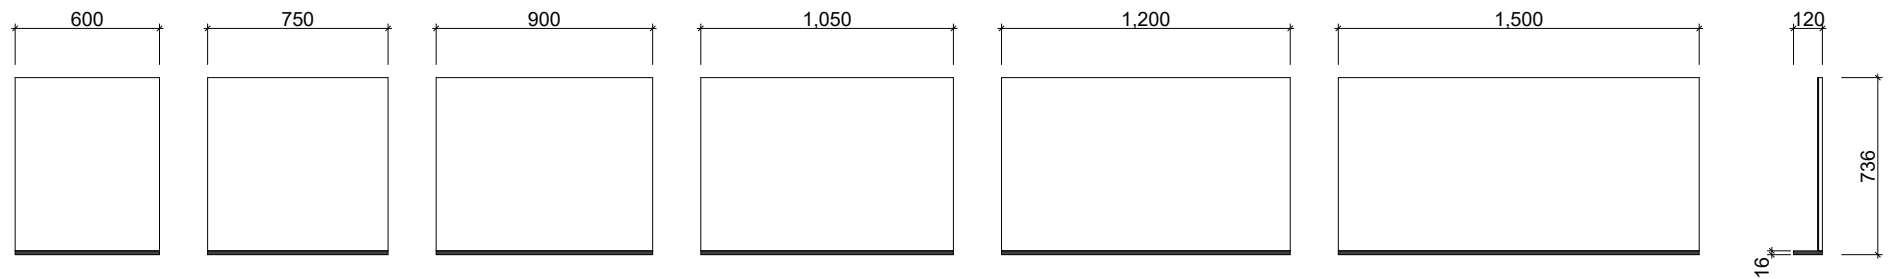

MIRRORS

Essence

Waste size: Acrylic = 40mm, Ceramic = 32mm, Sculptured Marble = 32mm
Note: Where left or right hand options are available please specify or else cabinets will be supplied as per these drawings.
NOTE: All vanity top and basin sizes are nominal only. E&OE