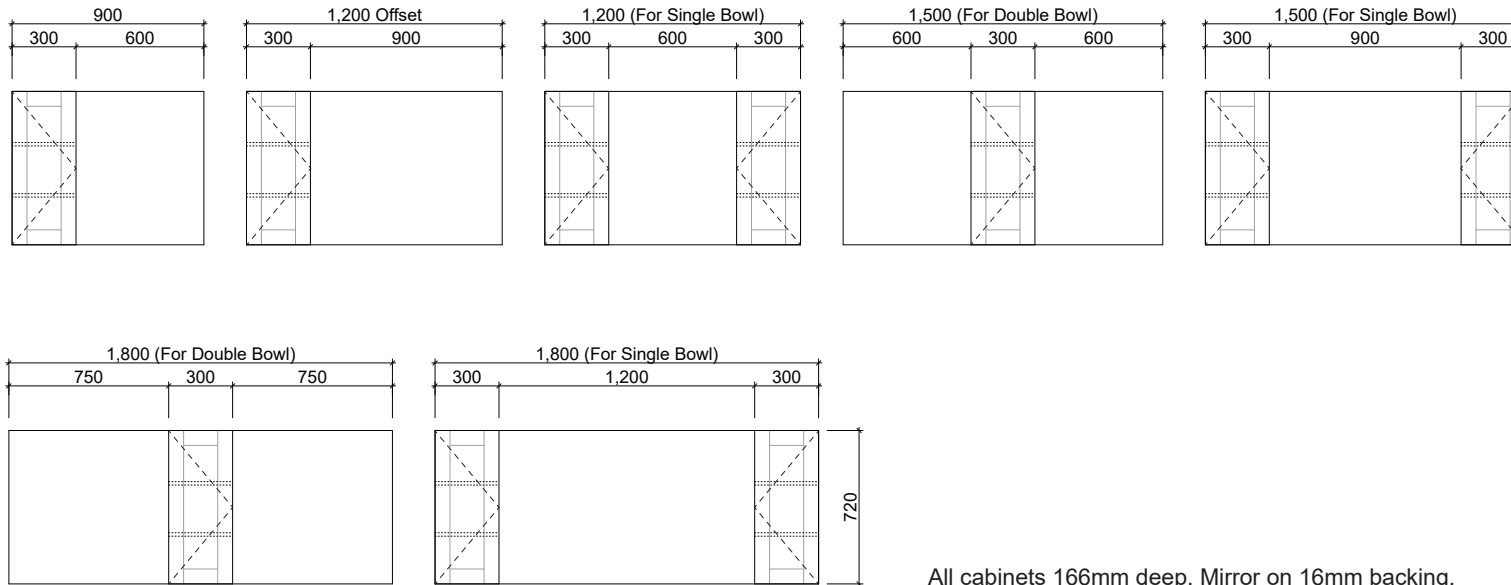

SHAVERS

Victoria

All cabinets 166mm deep. Mirror on 16mm backing.

Waste size: Acrylic = 40mm, Ceramic = 32mm, Sculptured Marble = 32mm

Note: Where left or right hand options are available please specify or else cabinets will be supplied as per these drawings. All vanity top and basin sizes are nominal only. E&OE