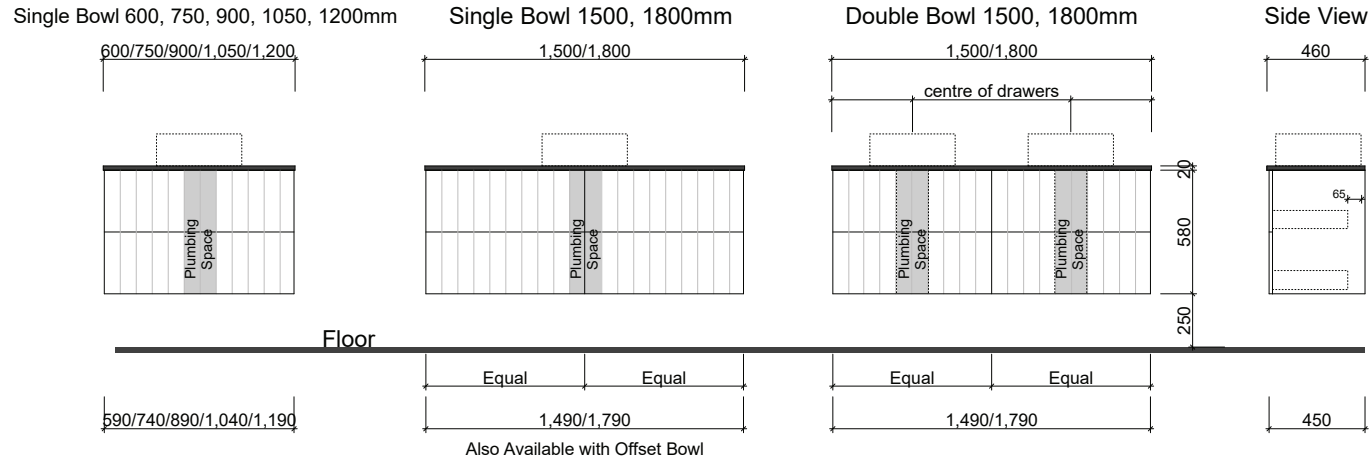

HENLEY

Wall Hung

Floor Standing

Drawer Cutout for Plumbing = 150mm

Waste size: Acrylic = 40mm, Ceramic = 32mm, Sculptured Marble = 32mm

Note: Where left or right hand options are available please specify or else cabinets will be supplied as per these drawings.

NOTE: All vanity top and basin sizes are nominal only. E&OE

Timberline