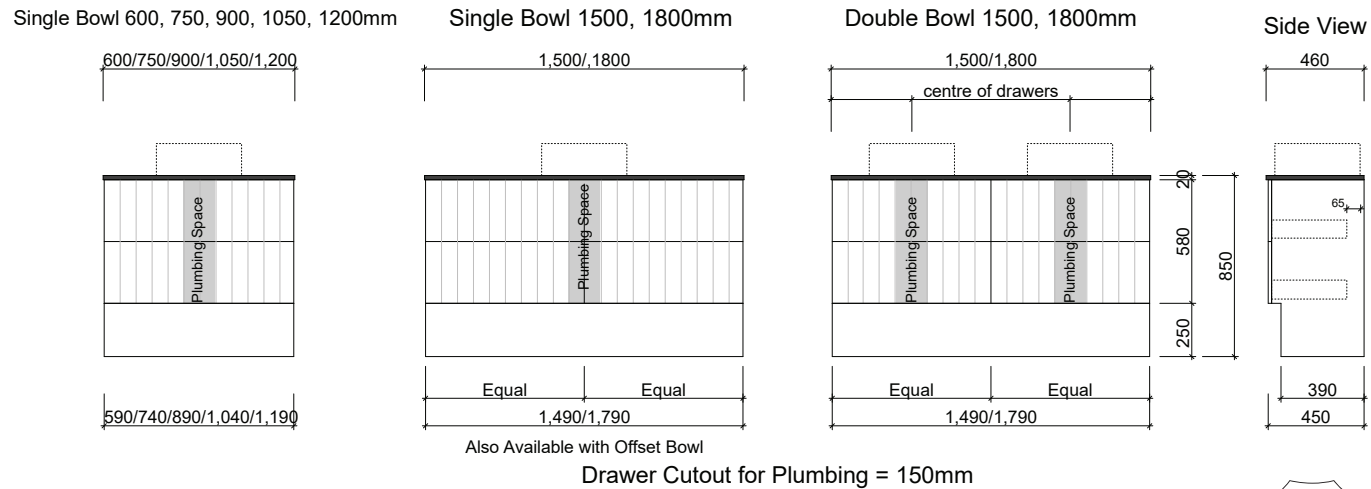

HENLEY

Wall Hung

Floor Standing

Drawer Cutout for Plumbing = 150mm

Waste size: Acrylic = 40mm, Ceramic = 32mm, Sculptured Marble = 32mm

Note: Where left or right hand options are available please specify or else cabinets will be supplied as per these drawings.

NOTE: All vanity top and basin sizes are nominal only. E&OE

Timberline