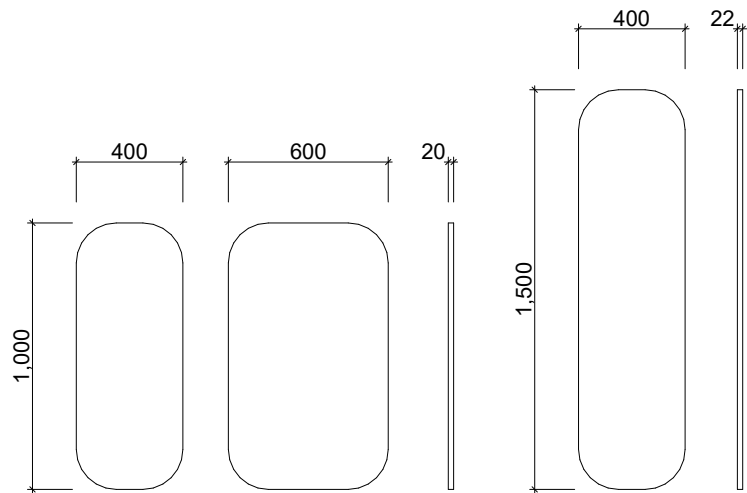

MIRRORS

Jazz Arch

40mm deep with lighting.

Waste size: Acrylic = 40mm, Ceramic = 32mm, Sculptured Marble = 32mm
Note: Where left or right hand options are available please specify or else cabinets will be supplied as per these drawings.
NOTE: All vanity top and basin sizes are nominal only. E&OE