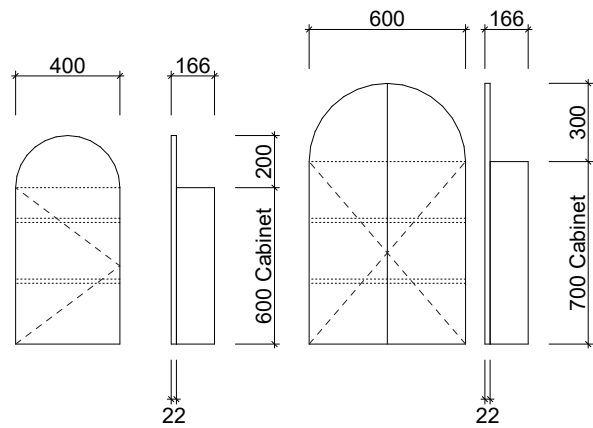

# SHAVERS

Church

**NOTE:** When ordering please specify hinge side for 400mm cabinet.

**Waste size:** Acrylic = 40mm, Ceramic = 32mm, Sculptured Marble = 32mm

**Note:** Where left or right hand options are available please specify or else cabinets will be supplied as per these drawings. All vanity top and basin sizes are nominal only. E&OE