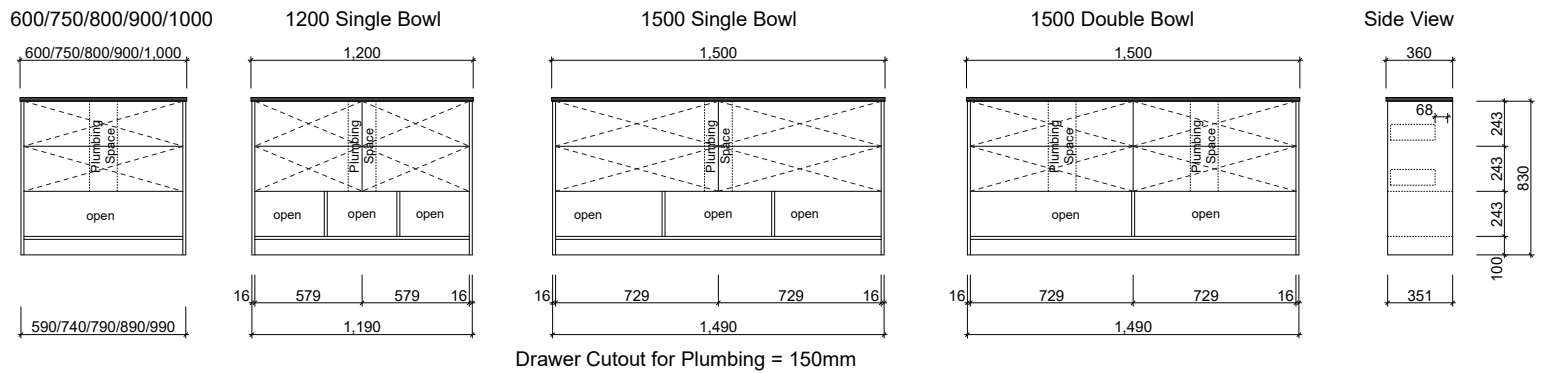

KARLIE

Wall Hung

Floor Standing

Waste size: Acrylic = 40mm, Ceramic = 32mm, Sculptured Marble = 32mm
Note: Where left or right hand options are available please specify or else cabinets will be supplied as per these drawings. All vanity top and basin sizes are nominal only. E&OE