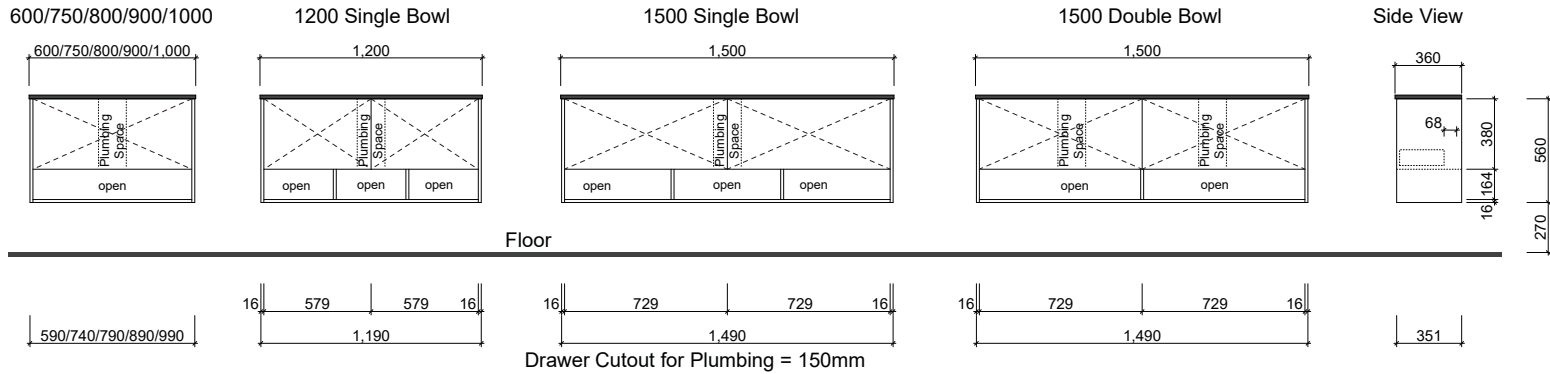

KARLIE

Wall Hung

Floor Standing

Waste size: Acrylic = 40mm, Ceramic = 32mm, Sculptured Marble = 32mm
Note: Where left or right hand options are available please specify or else cabinets will be supplied as per these drawings. All vanity top and basin sizes are nominal only. E&OE